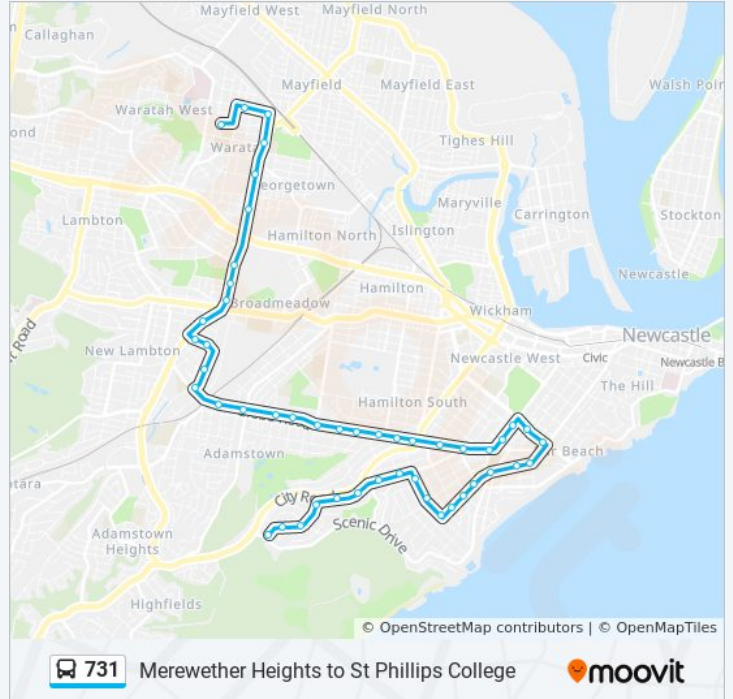

Stops: 45

Trip Duration: 38 min

Line Summary:

Merewether Uniting Church, Glebe Rd

Glebe Rd after Smith St

Junction Fair, Glebe Rd

St Joseph's Primary School, Union St

Union St at Kemp St

Hatfield St at Sun Hill Dr

Sun Hill Dr opp Elsworth Pde

Sunhill Dr at Bershire Ave

Direction: St Phillips Cc

48 stops

[VIEW LINE SCHEDULE](#)

Sunhill Dr at Bershire Ave

Sun Hill Dr at Elsworth Pde

Glebe Rd opp Junction Fair

Glebe Rd before Lingard St

Glebe Rd opp Merewether Uniting Church

Glebe Rd after City Rd

Glebe Rd at Edward St

Glebe Rd at Henry St

Glebe Rd opp Neill Tce

Glebe Rd at James St

Sketchley Pde after Lille St

731 bus Info

Direction: St Phillips Cc

Stops: 48

Trip Duration: 22 min

Line Summary:

Bill Curry Park, Bridges Rd

Turton Rd after Lambton Rd