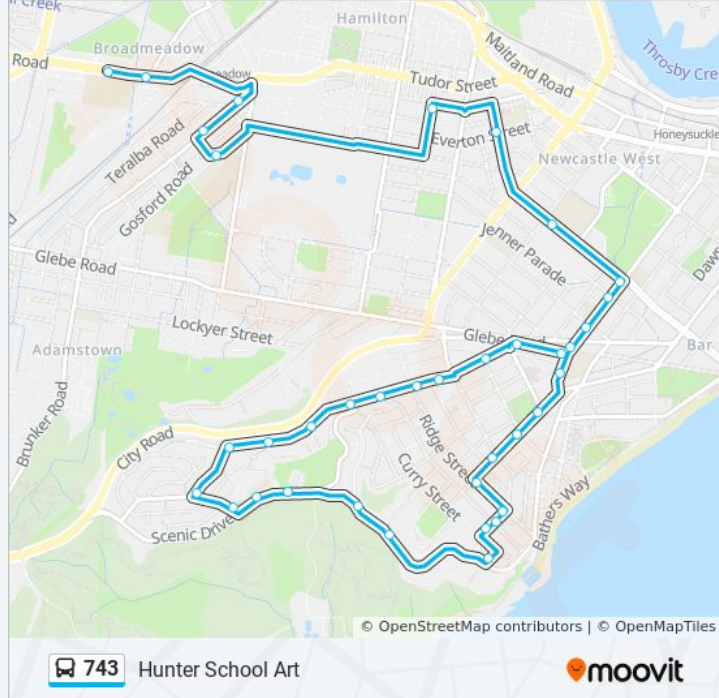

Direction: Hunter School Art

37 stops

[VIEW LINE SCHEDULE](#)

- Railway St opp Rowlands Park
- Prince of Wales Hotel, Railway St
- Morgan St at Berner St
- Morgan St before Caldwell St
- Morgan St at Ridge St
- Woodward Street Reserve, Morgan St
- Morgan St at Yule Rd
- Morgan St at Kiah Pl
- Morgan St at Myamblah Cres
- Morgan St at Hatfield St
- Hatfield St at Sun Hill Dr
- Sun Hill Dr after Cedar Cres
- Merewether Heights Public School, Scenic Dr
- Scenic Dr opp Perina Pl
- Scenic Dr at Woodward St
- Scenic Dr at Charlotte St
- Lloyd St at Scenic Dr
- Pell St after Curry St
- Holy Family Primary School, Pell St
- Pell St opp Holy Family Primary School
- Ridge St at Mitchell St
- Mitchell St at Llewellyn St

743 bus Info

Direction: Hunter School Art

Stops: 37

Trip Duration: 35 min

Line Summary:

Mitchell St at Berner St

Mitchell Park, Mitchell St

Union St at Merewether St

Brunker Rd after Coolah Rd

Brunker Rd after Heddon Rd

Lambton Rd at Australia Rd

Hunter School Of The Performing Arts, Lambton Rd

Direction: The Junction

35 stops

[VIEW LINE SCHEDULE](#)

Hunter School Of The Performing Arts, Lambton Rd

Direction: The Junction

Stops: 35

Trip Duration: 35 min

Line Summary:

Morgan St before Caldwell St

Morgan St at Ridge St

Woodward Street Reserve, Morgan St

Morgan St at Yule Rd