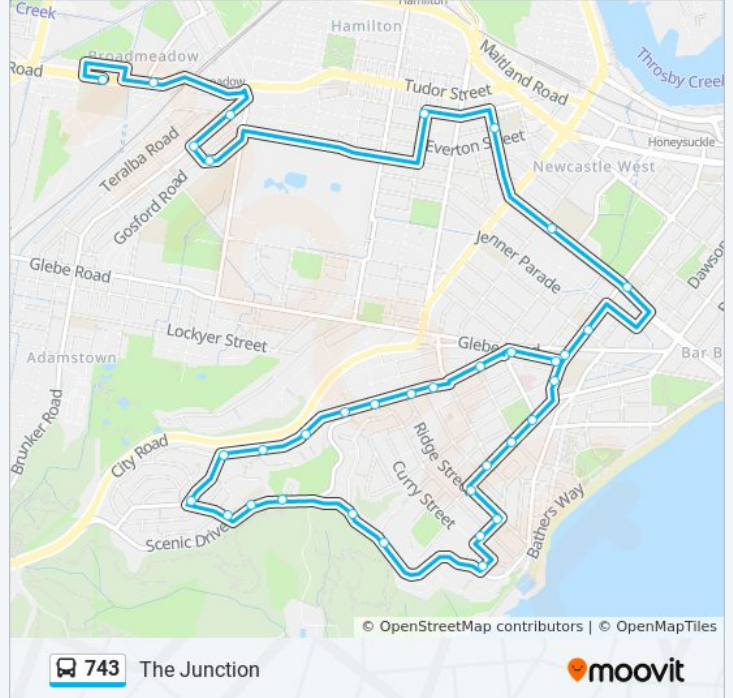

Morgan St before Caldwell St

Morgan St at Ridge St

Woodward Street Reserve, Morgan St

Morgan St at Yule Rd

Morgan St at Kiah Pl

Morgan St at Myamblah Cres

Morgan St at Hatfield St

Hatfield St at Sun Hill Dr

Sun Hill Dr after Cedar Cres

Merewether Heights Public School, Scenic Dr

Scenic Dr opp Perina Pl

Scenic Dr at Woodward St

Scenic Dr at Charlotte St

Lloyd St at Scenic Dr

Pell St after Curry St

Pell St opp Holy Family Primary School

Ridge St at Mitchell St

Mitchell St at Llewellyn St

Mitchell St at Berner St

Mitchell Park, Mitchell St

Union St at Merewether St

Union St opp The Junction Public School

743 bus time schedules and route maps are available in an offline PDF at moovitapp.com. Use the Moovit App to see live bus times, train schedule or subway schedule, and step-by-step directions for all public transit in Sydney.

© 2024 Moovit - All Rights Reserved