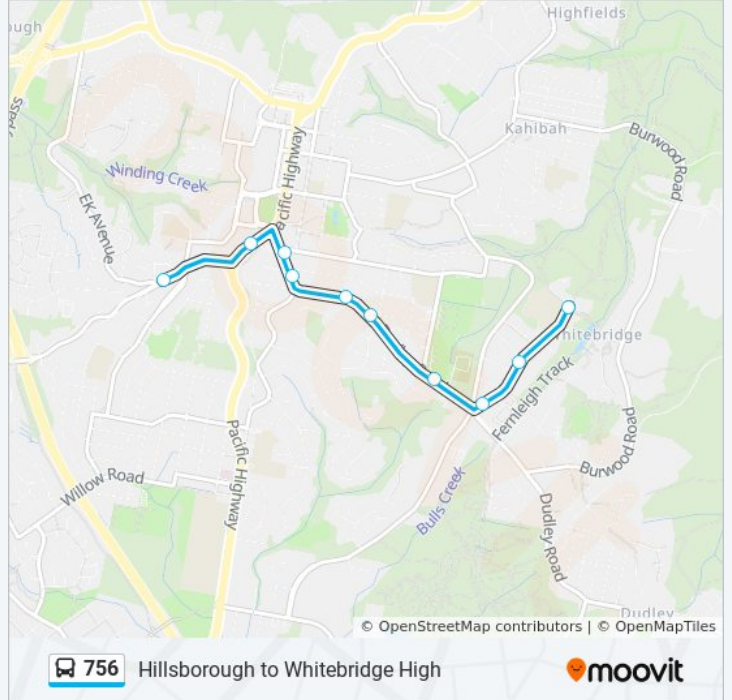

 756

Hillsborough to Whitebridge High

Get The App

The 756 bus line Hillsborough to Whitebridge High has one route. For regular weekdays, their operation hours are:

(1) Whitebridge HS: 08:36

Use the Moovit App to find the closest 756 bus station near you and find out when is the next 756 bus arriving.

Direction: Whitebridge HS

10 stops

[VIEW LINE SCHEDULE](#)

- Warners Bay Rd after E K Ave
- Lions Park, Pacific Hwy
- Dudley Rd at James St
- Dudley Rd after Tiral St
- Amaroo Lodge Nursing Home, Dudley Rd
- Dudley Rd before Wakal St
- Whitebridge Cemetery, Dudley Rd
- Lonus Ave after Dudley Rd
- Lonus Ave at Tumpoa St
- Whitebridge High School, Lonus Ave

Stops: 10

Trip Duration: 7 min

Line Summary:

756 bus time schedules and route maps are available in an offline PDF at moovitapp.com. Use the Moovit App to see live bus times, train schedule or subway schedule, and step-by-step directions for all public transit in Sydney.