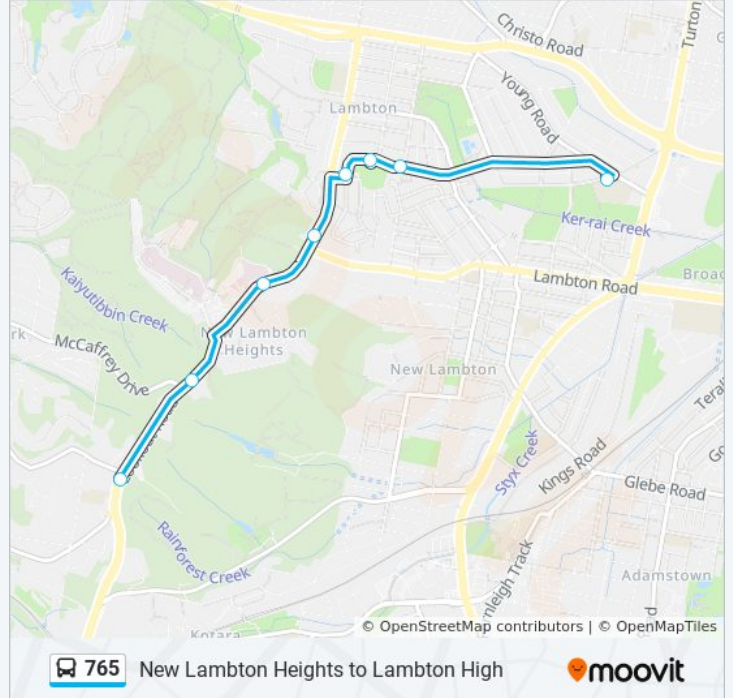

Use the Moovit App to find the closest 765 bus station near you and find out when is the next 765 bus arriving.

Direction: Lambton HS

8 stops

[VIEW LINE SCHEDULE](#)

- Lookout Rd at Grandview Rd
- Lookout Rd after McCaffrey Dr
- Newcastle Private Hospital, Lookout Rd
- Croudace St opp Russell Rd
- Florida Ave at Mitchell Ave
- Florida Ave at Grainger St
- Durham Rd at Morehead St
- Lambton High School, Womboin Rd

Trip Duration: 14 min

Line Summary:

Direction: Lambton Heights

6 stops

[VIEW LINE SCHEDULE](#)

Lambton High School, Young Rd

Durham Rd opp Morehead St

Florida Ave opp Grainger St

Florida Ave before Mitchell Ave

Croudace St before Russell Rd

Lookout Rd opp Grandview Rd

765 bus Time Schedule

Lambton Heights Route Timetable:

Sunday	Not Operational
Monday	15:14
Tuesday	15:14
Wednesday	15:14
Thursday	15:14
Friday	15:14
Saturday	Not Operational