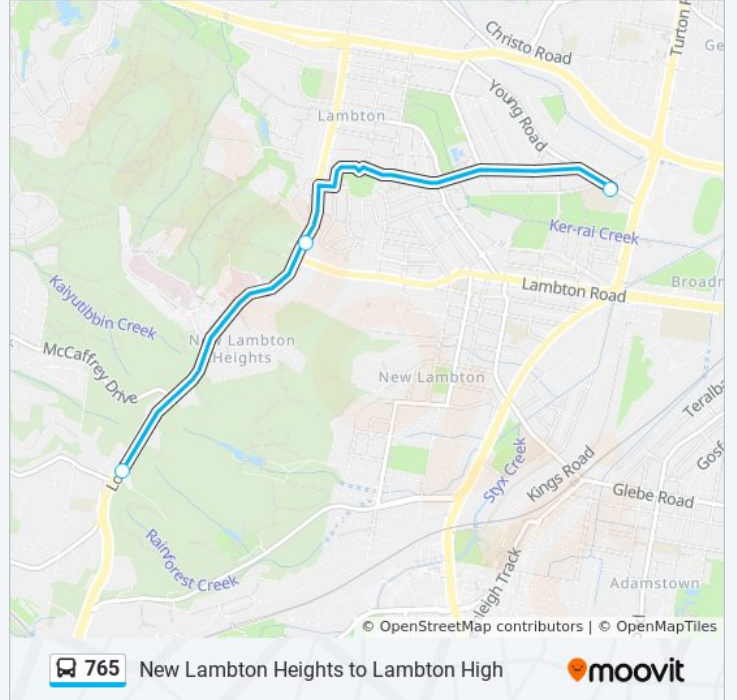

Use the Moovit App to find the closest 765 bus station near you and find out when is the next 765 bus arriving.

Direction: Lambton HS

8 stops

[VIEW LINE SCHEDULE](#)

- Lookout Rd at Grandview Rd
- Lookout Rd after McCaffrey Dr
- Newcastle Private Hospital, Lookout Rd
- Croudace St opp Russell Rd
- Florida Ave at Mitchell Ave
- Florida Ave at Grainger St
- Durham Rd at Morehead St
- Lambton High School, Womboin Rd

Trip Duration: 14 min

Line Summary:

Direction: Lambton Heights

6 stops

[VIEW LINE SCHEDULE](#)

Lambton High School, Young Rd

Durham Rd opp Morehead St

Florida Ave opp Grainger St

Florida Ave before Mitchell Ave

Croudace St before Russell Rd

Lookout Rd opp Grandview Rd

765 bus Time Schedule

Lambton Heights Route Timetable:

Sunday	Not Operational
Monday	15:14
Tuesday	15:14
Wednesday	15:14
Thursday	15:14
Friday	15:14
Saturday	Not Operational

765 bus Info

Direction: Lambton Heights

Stops: 6

Trip Duration: 10 min

Line Summary:

765 bus time schedules and route maps are available in an offline PDF at moovitapp.com. Use the [Moovit App](#) to see live bus times, train schedule or subway schedule, and step-by-step directions for all public transit in Sydney.