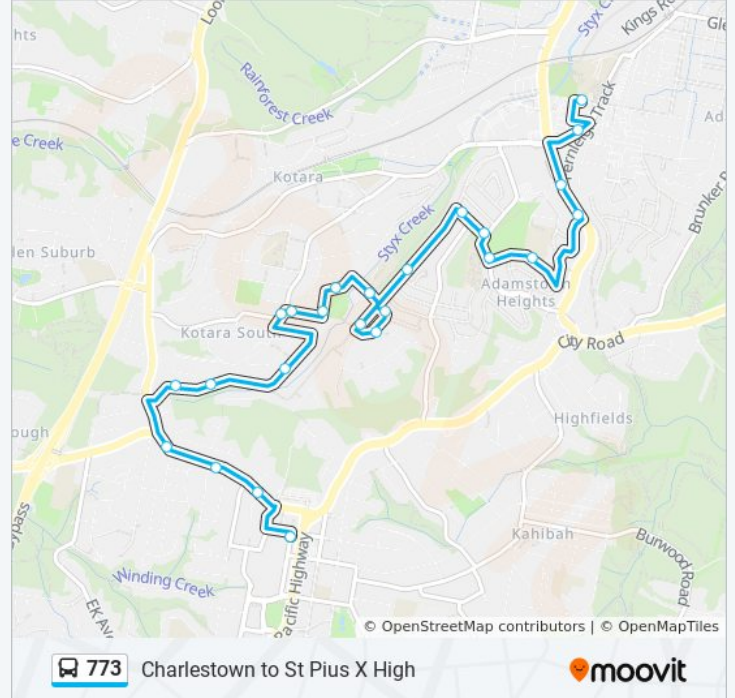

Lexington Pde opp Kotara High School

Belair Public School, Terence St

Northcott Dr after Wade St

Northcott Dr at Cynthia St

Park Ave before Dibbs St

St Pius X High School, Fletcher St, Stand C

773 bus time schedules and route maps are available in an offline PDF at moovitapp.com. Use the [Moovit App](#) to see live bus times, train schedule or subway schedule, and step-by-step directions for all public transit in Sydney.

[About Moovit](#) • [MaaS Solutions](#) • [Supported Countries](#) • [Mooviter Community](#)

© 2024 Moovit - All Rights Reserved

Check Live Arrival Times