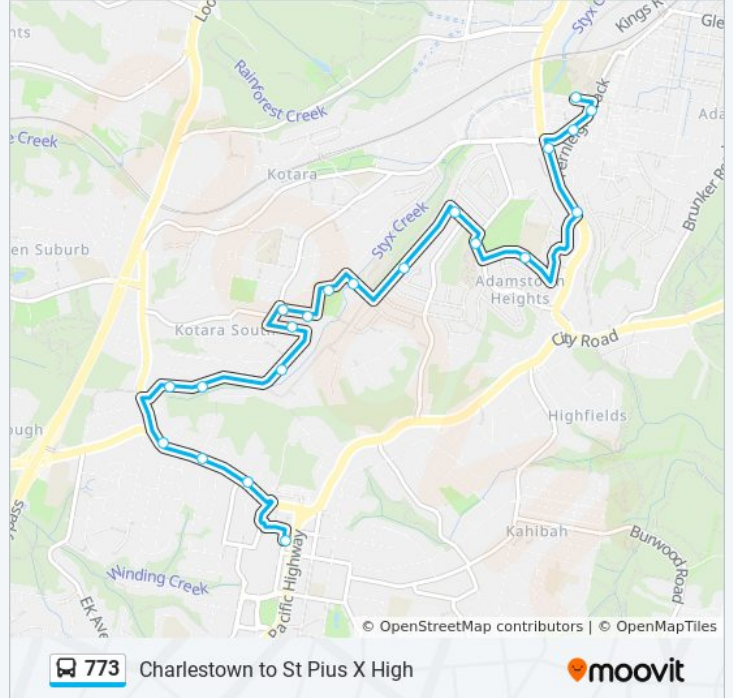

Direction: Charlestown

21 stops

[VIEW LINE SCHEDULE](#)

- St Pius X High School, Fletcher St, Stand C
- Park Ave after Fletcher St
- Park Ave after Dibbs St
- Northcott Dr opp Westfield Kotara
- Northcott Dr opp Wade St
- Terence St opp Belair Public School
- Kotara High School, Lexington Pde
- Rosemont St at Princeton Ave
- Princeton Ave before Galena St
- St Philip's Catholic Church, Vista Pde
- Nesbitt Park, Grayson Ave
- Boundary St opp Springfield Ave
- Boundary St at Laurie St
- Kenneth St opp Catherine St
- Kirkdale Dr opp Dalpura Lane
- Kirkdale Dr opp Highland Cl
- Kirkdale Dr opp Chelston Cl
- Charlestown Rd opp Kendall St
- Charlestown Rd at Willis St
- Charlestown Rd at Robert St
- Charlestown Square, Pearson St, Stand B

Stops: 21

Trip Duration: 19 min

Line Summary:

Direction: St Pius X HS

24 stops

[VIEW LINE SCHEDULE](#)

Charlestown Square, Pearson St, Stand A

Charlestown Rd after Buller St

Charlestown Rd at Willis St

Charlestown Rd after Kendall St

Kirkdale Dr after Chelston Cl

Kirkdale Dr at Highland Cl

Kirkdale Dr after Dalpura Lane

Laurie St opp Boundary St

Boundary St at Joslin St

Casey Ave opp Nesbitt Park

Stops: 24

Trip Duration: 24 min

Line Summary:

Lexington Pde opp Kotara High School

Belair Public School, Terence St

Northcott Dr after Wade St

Northcott Dr at Cynthia St

Park Ave before Dibbs St