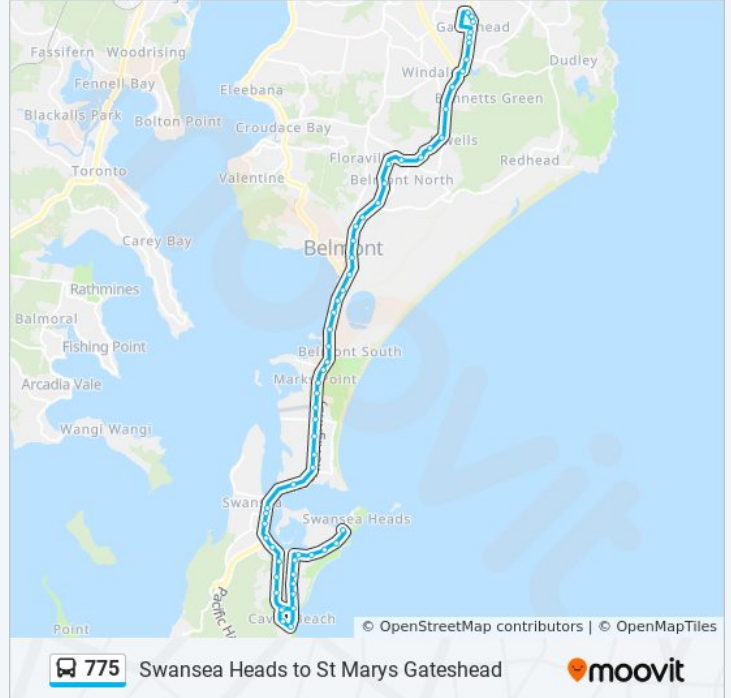

### 775 bus Info

**Direction:** St Marys HS

**Stops:** 59

**Trip Duration:** 42 min

**Line Summary:**

Pacific Hwy after Little Pelican  
Pacific Hwy after Turea St  
Pacific Hwy opp Pelican Flat Park  
Pacific Hwy opp Maneela St  
Pacific Hwy at Soldiers Rd  
Lake Macquarie Airport, Pacific Hwy  
Pacific Hwy at Docker St  
Pacific Hwy before Docker St  
Pacific Hwy at Marks Point Rd  
Pacific Hwy before Emily St  
Pacific St at Arthur St  
Pacific Hwy opp Beach St  
Pacific Hwy at Bellevue Rd  
Pacific Hwy opp Alick St  
Hunter TAFE, Pacific Hwy  
Pacific Hwy before Macquarie St  
Pacific Hwy after Maude St  
Pacific Hwy opp Stanley St  
Pacific Hwy opp Cobbin Pde  
Pacific Hwy at York Cres  
Pacific Hwy opp Old Belmont Rd  
Pacific Hwy at Avonlea St  
Pacific Hwy after Avonlea St  
Pacific Hwy at Violet Town Rd  
Pacific Hwy opp Dalrymple St  
120 Pacific Hwy  
Pacific Hwy opp Ntaba Rd  
Pacific Hwy at South St  
Pacific Hwy opp Groves Rd  
Pacific Hwy after Lake St  
Pacific Hwy opp Oakdale Ave  
Hunter Sports High, Pacific Hwy  
Wiripaang Public School, Pacific Hwy

Pacific Hwy at Hughes St

Oxford St at O'Brien St

Pacific Hwy after Oxford St

St Mary's High School, Pacific Hwy

**Direction: Swansea Heads**

57 stops

[VIEW LINE SCHEDULE](#)

St Mary's High School, Pacific Hwy

Pacific Hwy opp Hughes St

Pacific Hwy opp Hunter Sports High

Pacific Hwy opp Mick Middleton Fields

Pacific Hwy after Groves Rd

Pacific Hwy opp South St

Pacific Hwy after Ntaba Rd

Pacific Hwy opp 120

Pacific Hwy before Dalrymple St

Pacific Hwy opp Macquarie St

Pacific Hwy after Alick St

Pacific Hwy at Robert St

Pacific Hwy at Beach St

Pacific Hwy at Clara St

Pacific Hwy after Thompson St

Pacific Hwy opp Marks Point Rd

Pacific Hwy opp Docker St