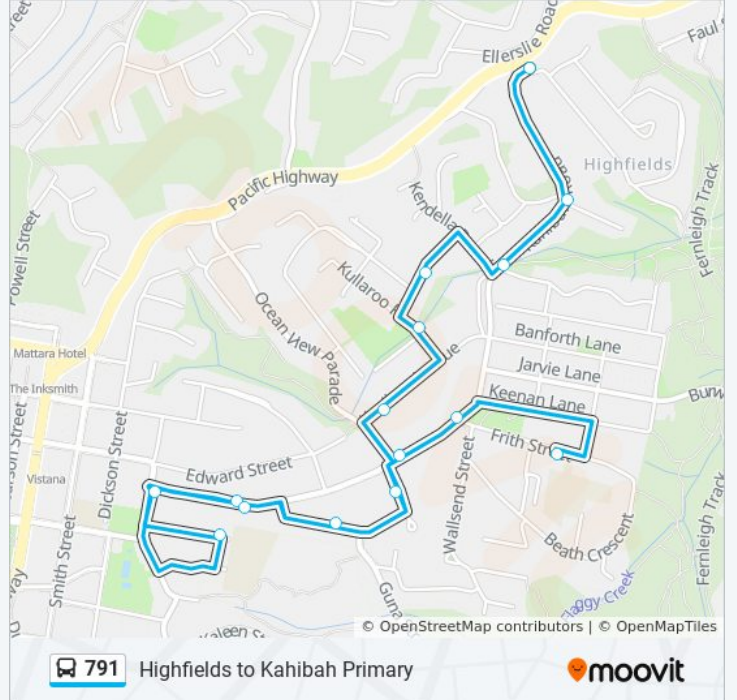

791 bus time schedules and route maps are available in an offline PDF at moovitapp.com. Use the [Moovit App](#) to see live bus times, train schedule or subway schedule, and step-by-step directions for all public transit in Sydney.

[About Moovit](#) • [MaaS Solutions](#) • [Supported Countries](#) • [Mooviter Community](#)

© 2024 Moovit - All Rights Reserved

Check Live Arrival Times