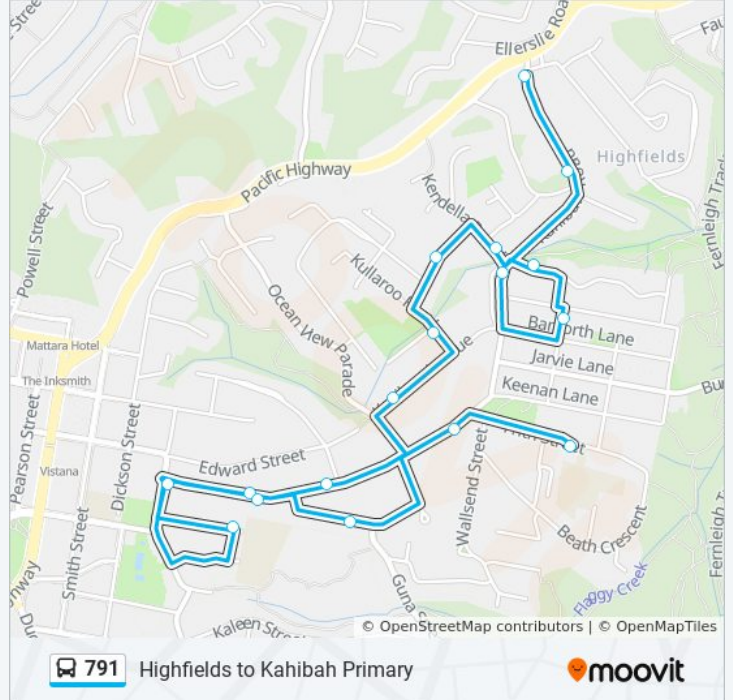

Direction: Highfields

17 stops

[VIEW LINE SCHEDULE](#)

- Kahibah Public School, Frith St
- Kahibah Rd after Frith St
- Cowper Ave after Guna St
- Kahibah Rd after Cowper Ave
- Kahibah Rd opp Cowper Ave
- Kahibah Rd at Milson St
- St Joseph's Primary School, Shelton St
- Kahibah Rd at Princes Ave
- Kenibea Ave after Ocean View Pde
- Kullaroo Rd at Parkview Ave
- Goola Ave after Roslyn Ave
- Kendella Pde after Louisa Ave
- Collarena Cres after Kahibah Rd
- Glebe St at Banforth Lane
- Kahibah Rd at Newcastle Cres
- Kahibah Rd after George St
- Kahibah Rd opp Highfields Pde

791 bus Time Schedule

Highfields Route Timetable:

Sunday	Not Operational
Monday	15:10
Tuesday	15:10
Wednesday	15:10
Thursday	15:10
Friday	15:10
Saturday	Not Operational

791 bus Info

Direction: Highfields

Stops: 17

Trip Duration: 15 min

Line Summary:

Direction: Kahibah PS

15 stops

[VIEW LINE SCHEDULE](#)

Highfields Pde Exit at Pacific Hwy

Kahibah Rd at Margaret St

Kahibah Rd at Collarena Cres

Goola Ave opp Roslyn Ave

Kullaroo Rd opp Parkview Ave

Kenibea Ave opp Ocean View Pde

Kahibah Rd after Cowper Ave

Kahibah Rd at Milson St

St Joseph's Primary School, Shelton St

Kahibah Rd opp Cowper Ave

Cowper Ave opp Guna St