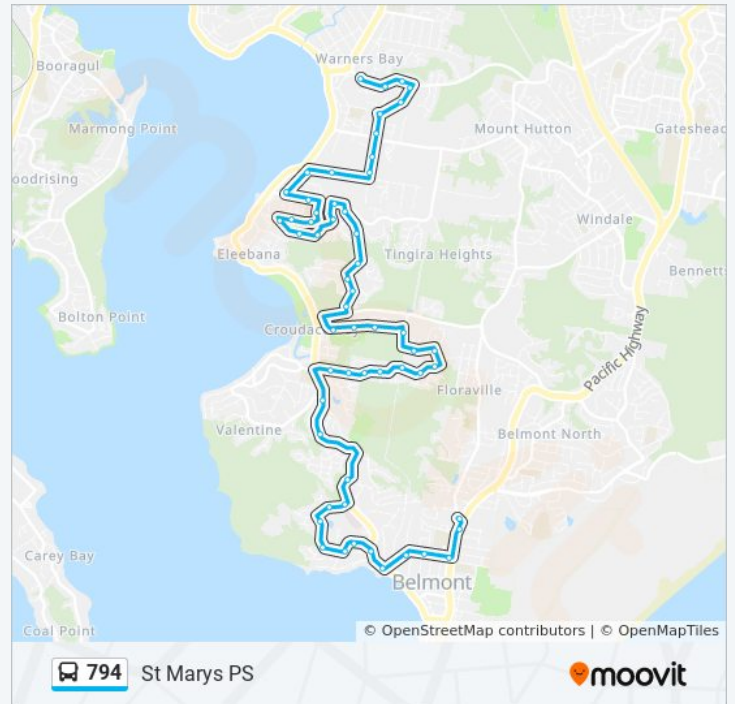

Trip Duration: 49 min

Line Summary:

Ian St opp Murray St

Murray St opp Mulimbah St

Murray St at Tulloch Cl

Eleebana Public School, Ian St

Wyndham Way after Glad Gunson Dr

Wyndham Way opp Mateus Cl

Green Point Dr opp Sugarglider Ct

Crown St at Ringtail Cl

Crown St opp The Shores Way

Daniel St at Crown St

Lewers St before Roe St

Lewers St after Croudace Bay Rd

Ross St opp Belmont 16s

Evans St at Haig St

Wyndham Way at Woodside Dr

Wyndham Way opp Ridgewood Cres

Wyndham Way at Mateus Cl

Wyndham Way before Glad Gunson Dr

Glad Gunson Dr at Rothbury St

Rothbury St before Tyrrells Cl

Ian St at Penfold Cl

Ian St at Buring Cl

Ian St opp Murray St

Murray St opp Mulimbah St

Murray St at Tulloch Cl

Eleebana Public School, Ian St

Eleebana Public School, Glad Gunson Dr

Linden Ave at Glad Gunson Dr

Linden Ave at Cherry Rd

59 Cherry Rd