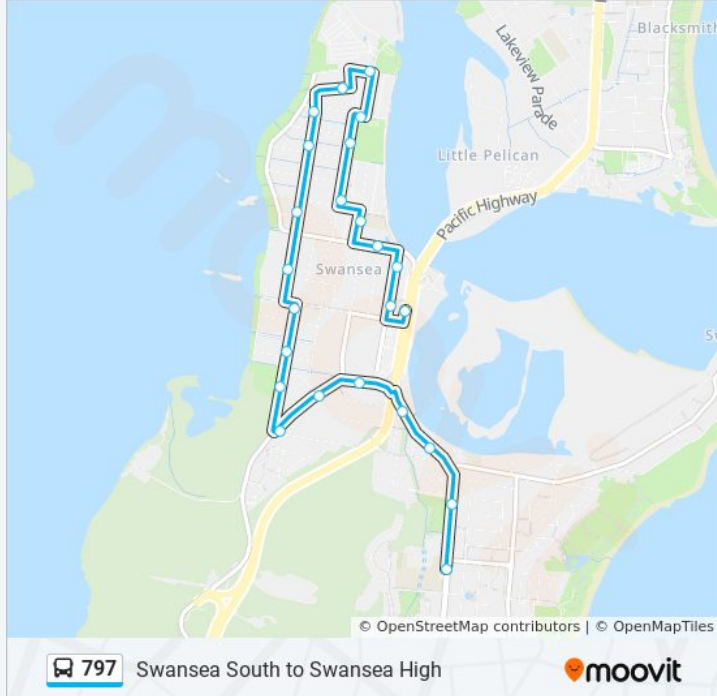

Direction: Swansea

24 stops

[VIEW LINE SCHEDULE](#)

- Swansea High School, Park Ave
- Caves Beach Tennis Club, Park Ave
- Bowman St opp Alexander Pl
- Bowman St at Gray St
- Old Pacific Hwy opp Wood St
- Old Pacific Hwy at Milray St
- Old Pacific Hwy at Parbury Rd
- Parbury Park, Marks St
- Marks St at Beach St
- Marks St at Lake Rd
- Boyd St opp Charles St
- Sturt St at Kennedy St
- Sturt St after Forbes St
- Sturt St at Kahibah St
- Burke St before Pelican St
- Wallarrah St at Dobinson Dr
- Chapman Oval, Kahibah St
- Chapman Oval, Pelican St
- Swansea Workers Club, Pelican St
- Swansea Public School, Galgabba St
- Swansea Swim Centre, Belmont St
- Josephson St after Belmont St

Trip Duration: 16 min

Line Summary:

St Peter's Anglican Church, Josephson St

Pacific Hwy after Lake Rd

Direction: Swansea HS

26 stops

[VIEW LINE SCHEDULE](#)

Old Pacific Hwy opp Wood St

Old Pacific Hwy at Milray St

Old Pacific Hwy at Parbury Rd

Parbury Park, Marks St

Marks St at Beach St

Marks St at Lake Rd

Boyd St opp Charles St

Sturt St at Kennedy St

Sturt St after Forbes St

Direction: Swansea HS

Stops: 26

Trip Duration: 16 min

Line Summary:

St Peter's Anglican Church, Josephson St

Bowman St opp Gray St

Bowman St at Alexander Pl

Park Ave at Caldwell St