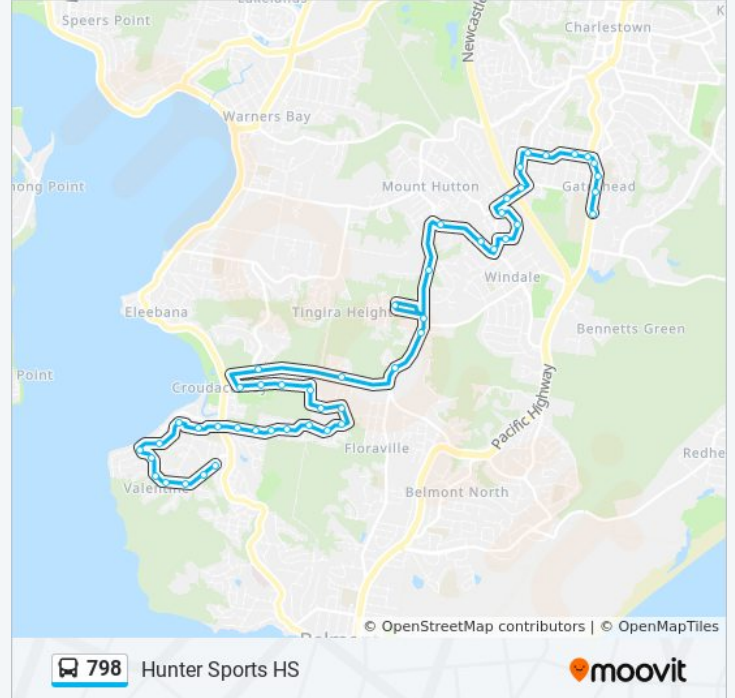

Evans St at Haig St

Evans St opp Robb St

Pacific Hwy opp Stanley St

Pacific Hwy opp Cobbin Pde

Belmont Bus Depot, Floraville Rd

**Direction: Hunter Sports HS**

48 stops

[VIEW LINE SCHEDULE](#)

**Line Summary:**

Parklea Ave opp The Stuart Centre

Valentine Eleebana Football Club, Parklea Ave

Valentine Eleebana Netball Club, Parklea Ave

Tingira Dr at Wyndham Way

Tingira Dr after Cassegrain Cl

Violet Town Rd before Burton Rd

Oxford St after Goundry St

Oxford St at O'Brien St

Pacific Hwy after Oxford St

St Mary's High School, Pacific Hwy

Pacific Hwy opp Hughes St

Pacific Hwy opp Hunter Sports High

798 bus time schedules and route maps are available in an offline PDF at [moovitapp.com](https://moovitapp.com). Use the [Moovit App](#) to see live bus times, train schedule or subway schedule, and step-by-step directions for all public transit in Sydney.