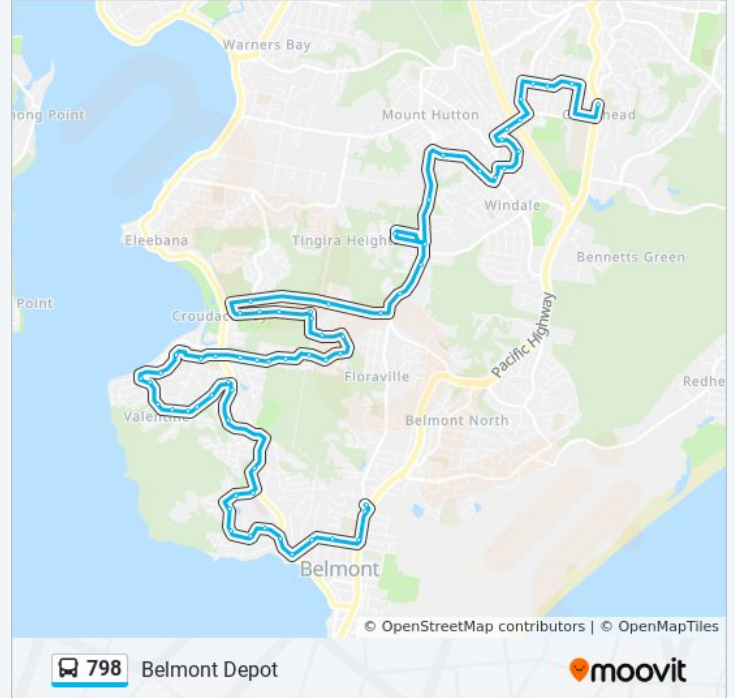

Valentine Public School, Tallawalla Rd

Tallawalla Rd before Berringar Rd

Berringar Rd after Tallawalla Rd

Berringar Rd at Allambee Pl

Andrew Rd opp Victor Ave

Andrew Rd opp Albert St

Andrew Rd opp Frederick St

Andrew Rd opp Roma Rd

Andrew Rd opp Leichhardt Rd

Andrew Rd at Minter St

Andrew Rd before Berringar Rd

Andrew Rd at Croudace Bay Rd

Croudace Bay Rd at Excalibur Pde

Croudace Bay Rd opp Lindsay Ave

Croudace Bay Rd at Spinnaker Rgwy

Belmont Hospital, Green Point Dr

Green Point Dr opp Sugarglider Ct

Crown St at Ringtail Cl

Crown St opp The Shores Way

Daniel St at Crown St

Lewers St before Roe St

Lewers St after Croudace Bay Rd

Ross St opp Belmont 16s

Violet Town Rd at John St

Violet Town Rd after Charles St

Victoria Rd at James St

Violet Town Rd at Sanctuary Gr

Lake Macquarie Fair, Wilsons Rd

South St after Tomaree Way

Merrigum St opp Bahloo Reserve

Balemo Cres at Neikah Pl