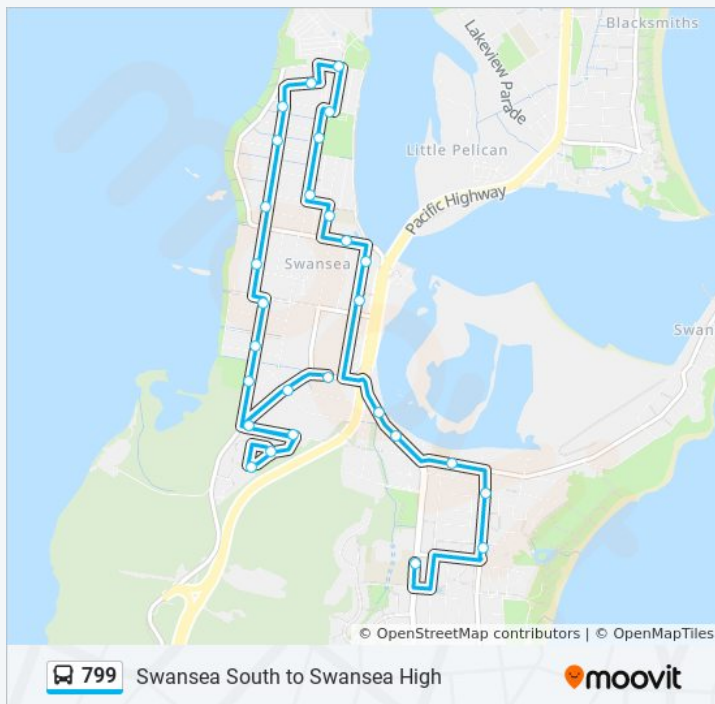

Parbury Park, Marks St

Marks St at Beach St

Marks St at Lake Rd

Boyd St opp Charles St

Sturt St at Kennedy St

Sturt St after Forbes St

Sturt St at Kahibah St

Burke St before Pelican St

Wallarah St at Dobinson Dr

Chapman Oval, Kahibah St

Chapman Oval, Pelican St

Swansea Workers Club, Pelican St

Swansea Public School, Galgabba St

Swansea Swim Centre, Belmont St

Josephson St after Belmont St

St Peter's Anglican Church, Josephson St

Bowman St opp Gray St

Bowman St at Alexander Pl

St Patrick's Primary School, Northcote Ave

Caves Beach Rd opp Caldwell St

Caves Beach Rd at Yachtsman Ave

Swansea High School, Park Ave

799 bus Info

Direction: Swansea HS

Stops: 28

Trip Duration: 21 min

Line Summary:

799 bus time schedules and route maps are available in an offline PDF at moovitapp.com. Use the [Moovit App](#) to see live bus times, train schedule or subway schedule, and step-by-step directions for all public transit in Sydney.

[About Moovit](#) • [MaaS Solutions](#) • [Supported Countries](#) • [Mooviter Community](#)

© 2024 Moovit - All Rights Reserved

Check Live Arrival Times