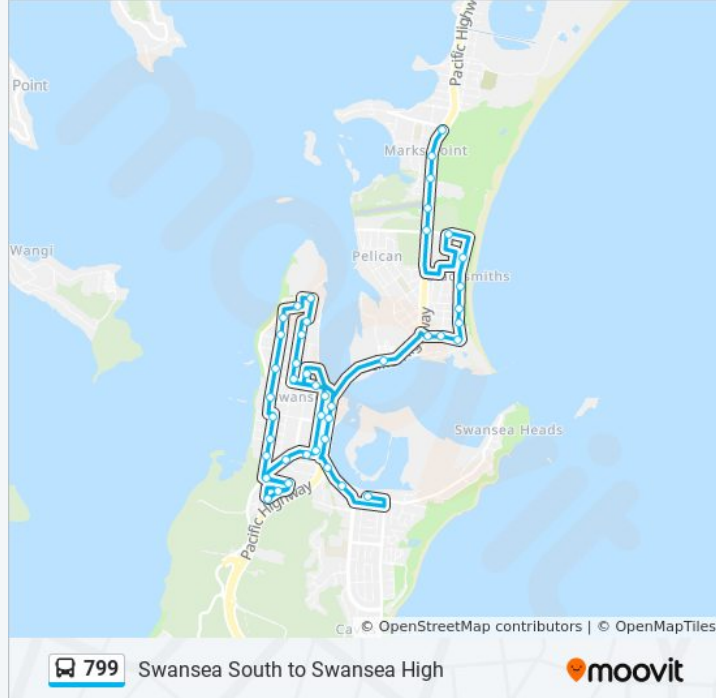

### Direction: Marks Point

44 stops

[VIEW LINE SCHEDULE](#)

- St Patrick's Primary School, Northcote Ave
- Bowman St opp Alexander Pl
- Bowman St at Gray St
- Swansea Library, Pacific Hwy
- Pacific Hwy after Lake Rd
- Pacific Hwy opp Peel St
- Swansea Public School, Galgabba St
- Swansea Swim Centre, Belmont St
- Josephson St after Belmont St
- St Peter's Anglican Church, Josephson St
- Wood St before Old Pacific Hwy
- Old Pacific Hwy opp Wood St
- Old Pacific Hwy at Milray St
- Old Pacific Hwy at Parbury Rd
- Parbury Rd opp Richards Rd
- Richards Rd at Kenny Cl
- Hardy St at Richards Rd
- Parbury Park, Marks St
- Marks St at Beach St
- Marks St at Lake Rd
- Boyd St opp Charles St
- Sturt St at Kennedy St

Gommerera St after Ungala Rd

Ungala Rd before Kolang St

Ungala Rd before Tirriki St

Ungala Rd before Carawa St

Ungala Rd before Mallowa St

Awabakal Ave at Cudgee St

Pacific Hwy at Soldiers Rd

Lake Macquarie Airport, Pacific Hwy

Pacific Hwy at Docker St

Pacific Hwy before Docker St

Pacific Hwy at Marks Point Rd

### Direction: Swansea HS

28 stops

[VIEW LINE SCHEDULE](#)

Old Pacific Hwy opp Wood St

Old Pacific Hwy at Milray St

Old Pacific Hwy at Parbury Rd

Parbury Rd opp Richards Rd

Richards Rd at Kenny Cl