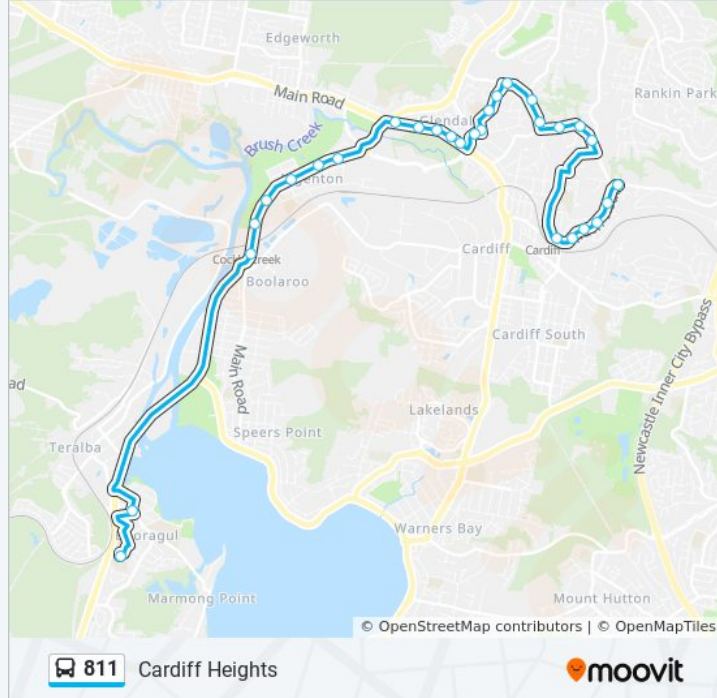

Direction: Cardiff Heights

29 stops

[VIEW LINE SCHEDULE](#)

- St Pauls High School
- Marmong St at Rens St
- Lake Rd before Creek Reserve Rd
- Waratah Golf Club, Lake Rd
- Lake Rd opp NSW Mines Rescue Service
- Lake Rd at Princess St
- Lake Rd opp Waratah St
- Lake Rd after Park Ave
- Main Rd before Manuel St
- Main Rd at Poyner Ave
- Main Rd at Lilian St
- Main Rd after Bruce St
- Main Rd before Glendale Dr
- Graham St after Glendale Dr
- Clarence St at Graham St
- Clarence St opp Karen Ave
- Clarence St opp Graham St
- Reservoir Rd opp Clarence St
- Reservoir Rd at Amber Way
- Reservoir Rd opp Lowry St
- Reservoir Rd opp Dewrang St
- Reservoir Rd opp Nadrian Cl

811 bus Info

Direction: Cardiff Heights

Stops: 29

Trip Duration: 32 min

Line Summary:

Reservoir Rd opp 183

Main Rd after Wansbeck Valley Rd

Main Rd after Charles St

Main Rd at Alice St

Main Rd opp Curry St

Main Rd opp Peatties Rd

Lynden Grove Retirement Village, Main Rd

Direction: St Pauls HS

28 stops

[VIEW LINE SCHEDULE](#)

Newcastle St opp St Kevin's Primary School

811 bus Info

Direction: St Pauls HS

Stops: 28

Trip Duration: 22 min

Line Summary:

Main Rd opp Lilian St

Main Rd opp Poyner Ave

Main Rd before Lake Rd