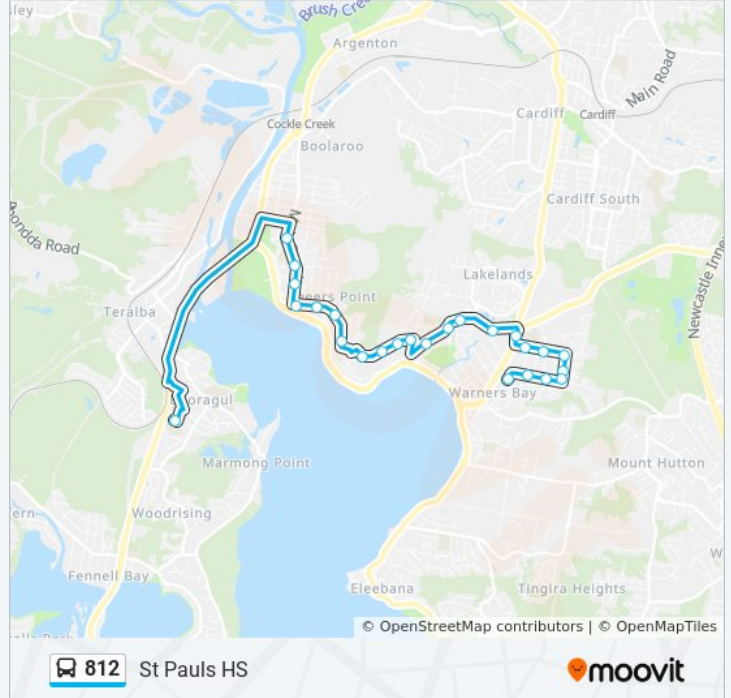

Direction: St Pauls HS

25 stops

[VIEW LINE SCHEDULE](#)

- Yorston St at Pring St
- East St after Nott St
- East St at Wellings St
- Vennard St at East St
- Vennard St after East St
- Myles Ave at Vennard St
- Myles Ave opp Biddabah Ave
- Myles Ave opp Warners Bay High School
- King St opp Myles Ave
- Medcalf St at Walker St
- Medcalf St at Albert St
- Medcalf St opp Biddabah Public School
- Medcalf St at Vincent St
- Thompson Rd after Fairfax Rd
- Thompson Rd opp Rani Cl
- Thompson Rd at Moulden St
- Thompson Rd at Morse St
- Speers St after Thompson Rd
- Speers St opp Quarry Rd
- Speers St opp Bradford St
- Speers St at Main Rd
- Main Rd opp Nord St

Stops: 25

Trip Duration: 19 min

Line Summary:

Speers Point Library, Main Rd

Main Rd at Eighth St

St Pauls High School

Direction: Warners Bay HS

25 stops

Speers St after Quarry Rd

Speers St at Thompson Rd

Thompson Rd opp Morse St

Thompson Rd opp Moulden St

Thompson Rd after Rani Cl

Fairfax Rd after Vincent St

Medcalf Rd after Vincent St

Biddabah Public School, Medcalf St

812 bus Info

Direction: Warners Bay HS

Stops: 25

Trip Duration: 25 min

Line Summary:

Warners Bay High School, Myles Ave

Myles Ave at Biddabah Ave

Myles Ave opp Vennard St