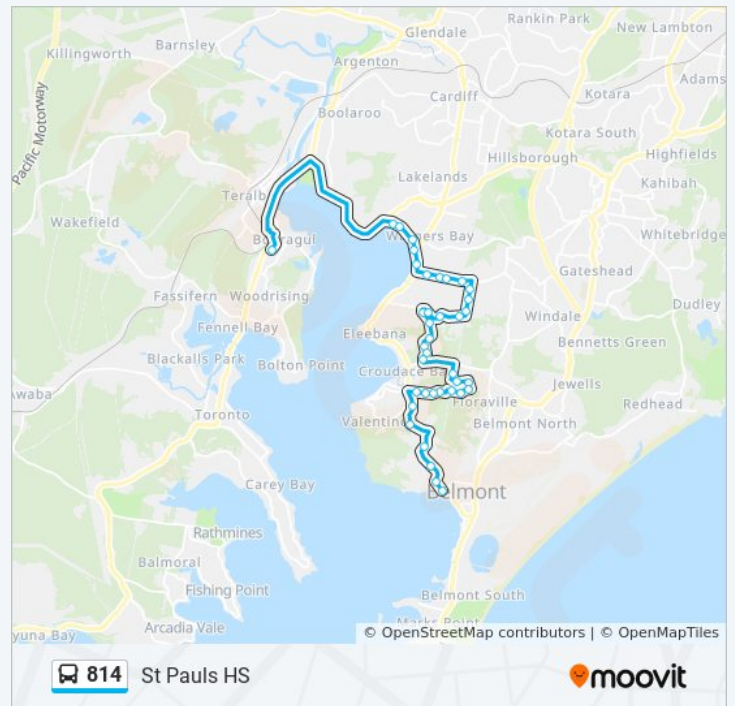

Regal Way before Trafalgar Cres

Regal Way opp Gatts Farm Reserve

Regal Way opp Warwick Way

Regal Way at Connaught Rd

Connaught Rd opp Arundel Pl

Connaught Rd before Parklea Ave

Wyndham Way after Tingira Dr

Wyndham Way opp Desreaux Cl

Wyndham Way at Woodside Dr

Wyndham Way opp Ridgewood Cres

Wyndham Way at Mateus Cl

Wyndham Way before Glad Gunson Dr

Glad Gunson Dr opp Wyndham Way

Glad Gunson Dr at Yalumba Cl

Glad Gunson Dr opp Lindeman Cl

Burton Rd after Glad Gunson Dr

Burton Rd opp Casson Ave

Burton Rd opp Lamington Dr

120 Warners Bay Rd

Warners Bay Rd opp Delma Pde

Warners Bay Rd before Jonathan St

Warners Bay Rd at Punt Rd

The Esplanade opp Warners Bay Rd

The Esplanade opp James St

The Esplanade opp King St

Warner Reserve, The Esplanade

The Esplanade opp Seaman Ave

St Pauls High School

814 bus time schedules and route maps are available in an offline PDF at moovitapp.com. Use the Moovit App to see live bus times, train schedule or subway schedule, and step-by-step directions for all public transit in Sydney.

© 2024 Moovit - All Rights Reserved