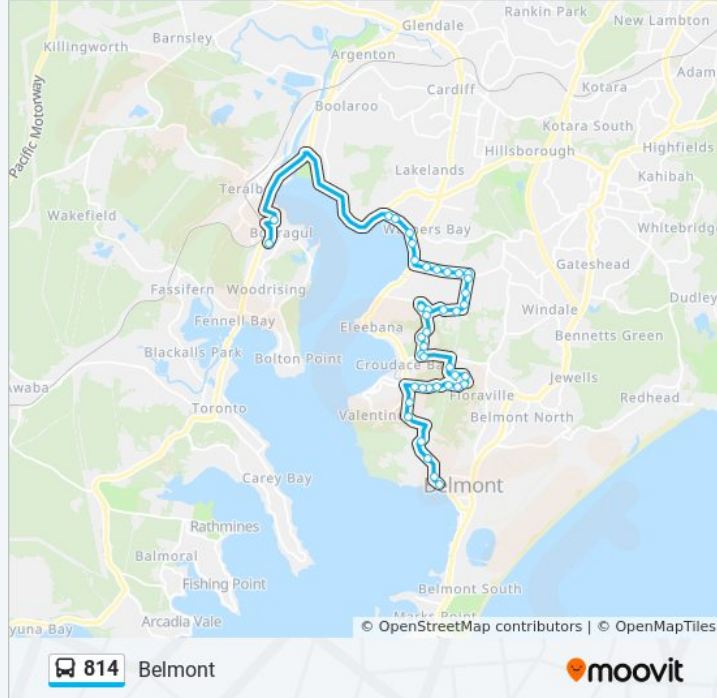

**Stops:** 41

**Trip Duration:** 36 min

**Line Summary:**

Wyndham Way after Desreux Cl

Wyndham Way before Tingira Dr

Tingira Dr at Wyndham Way

Connaught Rd opp Parklea Ave

Connaught Rd at Arundel Pl

Croudace Bay Rd at Excalibur Pde

Croudace Bay Rd opp Lindsay Ave

Croudace Bay Rd at Spinnaker Rgwy

Croudace Bay Rd opp Belmont Hospital

Lewers St after Croudace Bay Rd

Ross St opp Belmont 16s

**Direction: St Pauls HS**

38 stops

[VIEW LINE SCHEDULE](#)

Belmont 16s, Ross St

Lewers St opp Croudace Bay Rd

Belmont Hospital, Croudace Bay Rd

Croudace Bay Rd opp Spinnaker Rgwy

Croudace Bay Rd before Lindsay Ave

Croudace Bay Rd at Andrew Rd

**814 bus Info**

**Direction:** St Pauls HS

**Stops:** 38

**Trip Duration:** 30 min

**Line Summary:**

Regal Way before Trafalgar Cres

Regal Way opp Gatts Farm Reserve

Regal Way opp Warwick Way