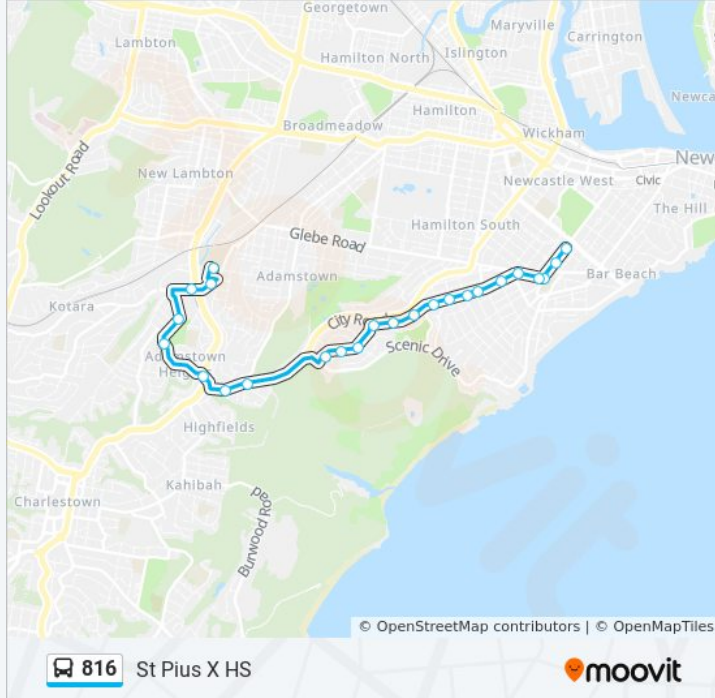

City Rd before Faul St

City Rd opp Northcott Dr

Northcott Dr opp Lexington Pde

Kotara High School, Lexington Pde

Lexington Pde after Rachael Ave

Park Ave opp Westfield Kotara

Park Ave before Dibbs St

St Pius X High School, Fletcher St, Stand C

816 bus time schedules and route maps are available in an offline PDF at moovitapp.com. Use the [Moovit App](#) to see live bus times, train schedule or subway schedule, and step-by-step directions for all public transit in Sydney.

[About Moovit](#) • [MaaS Solutions](#) • [Supported Countries](#) • [Mooviter Community](#)

© 2024 Moovit - All Rights Reserved

Check Live Arrival Times