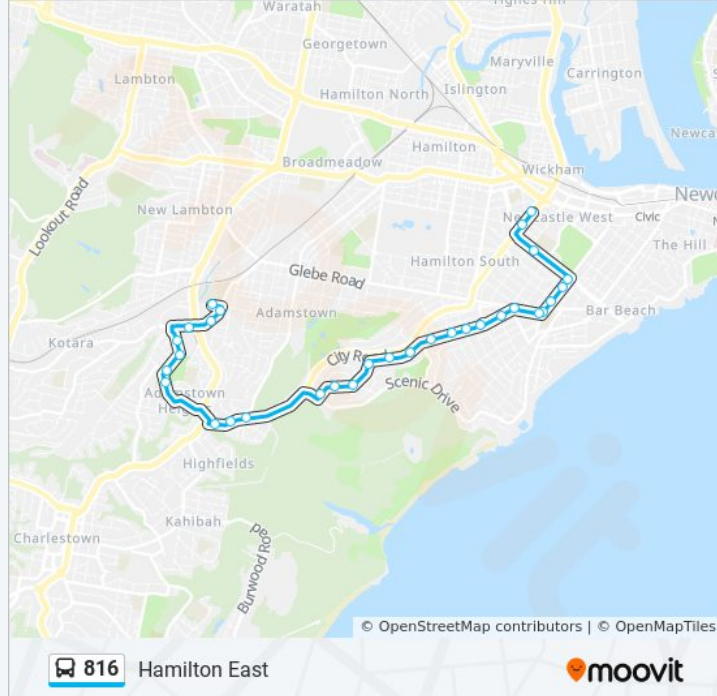

Direction: Hamilton East

31 stops

[VIEW LINE SCHEDULE](#)

- St Pius X High School, Fletcher St, Stand C
- Park Ave after Fletcher St
- Park Ave after Dibbs St
- Westfield Kotara, Park Ave
- Westfield Kotara, Lexington Pde
- Lexington Pde opp Rachael Ave
- Hudson Park, Lexington Pde
- Lexington Pde opp Kotara High School
- City Rd after Northcott Dr
- City Rd before Bruncker Rd
- City Rd after Bruncker Rd
- Sunhill Dr at Bershire Ave
- Sun Hill Dr at Elsworth Pde
- Sun Hill Dr at Hatfield St
- Hatfield St at Flowerdale Ave
- Morgan St opp Myamblah Cres
- Morgan St opp Kiah Pl
- Morgan St after Alice St
- Morgan St opp Woodward Street Reserve
- Morgan St at Rose St
- Morgan St before Llewellyn St
- Morgan St opp Berner St

Stops: 31

Trip Duration: 20 min

Line Summary:

Railway St opp Prince of Wales Hotel

Rowlands Park, Railway St

Union St opp The Junction Public School

St Joseph's Primary School, Union St

Union St at Kemp St

Union St at Parkway Ave

Newcastle High School, Parkway Ave

Stewart Ave at Dumaresq St

Stewart Ave at Hebburn St

Direction: Kotara HS

31 stops

[VIEW LINE SCHEDULE](#)

Union St at Kemp St

Union St opp St Joseph's Primary School

The Junction Public School, Union St

Railway St opp Rowlands Park

Prince of Wales Hotel, Railway St

Morgan St at Berner St

Morgan St before Caldwell St

Morgan St at Ridge St