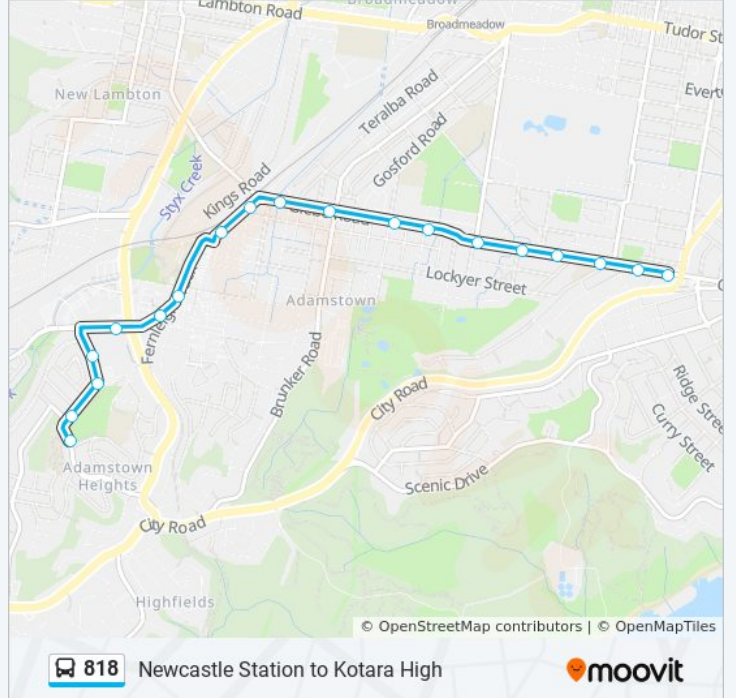

The 818 bus line (Newcastle Station to Kotara High) has 2 routes. For regular weekdays, their operation hours are: (1) Kotara HS: 08:34(2) Queens Wharf: 15:15 - 15:20  
Use the Moovit App to find the closest 818 bus station near you and find out when is the next 818 bus arriving.

**Direction: Kotara HS**

19 stops

[VIEW LINE SCHEDULE](#)

- Glebe Rd after City Rd
- Glebe Rd at Edward St
- Glebe Rd at Henry St
- Glebe Rd opp Neill Tce
- Glebe Rd at James St
- Glebe Rd at Fellowes St
- Glebe Rd opp Adamstown Bowling Club
- Glebe Rd opp Adamstown Park
- Glebe Rd opp Adamstown Uniting Church
- Glebe Rd opp West Park
- Park Ave opp Adamstown Station
- Park Ave before Bailey St
- Park Ave after Fletcher St
- Park Ave after Dibbs St
- Westfield Kotara, Park Ave
- Westfield Kotara, Lexington Pde
- Lexington Pde opp Rachael Ave
- Hudson Park, Lexington Pde
- Lexington Pde opp Kotara High School

**Stops:** 19

**Trip Duration:** 14 min

**Line Summary:**

**Direction: Queens Wharf**

31 stops

[VIEW LINE SCHEDULE](#)

- Kotara High School, Lexington Pde
- Lexington Pde after Rachael Ave
- Park Ave opp Westfield Kotara
- Park Ave before Dibbs St
- St Pius X High School, Fletcher St, Stand C
- St Pius X High School, Park Ave
- Park Ave after Bailey St
- Adamstown Station, Park Ave
- West Park, Glebe Rd
- Adamstown Community Early Learning, Glebe Rd
- Glebe Rd before Bryant St
- Adamstown Bowling Club, Glebe Rd
- Glebe Rd at Chatham St
- Glebe Rd opp James St
- Glebe Rd opp Merewether Public School
- Glebe Rd opp Henry St
- Glebe Rd opp Edward St
- Glebe Rd at Gordon Ave

**818 bus Info**

**Direction:** Queens Wharf

**Stops:** 31

**Trip Duration:** 26 min

**Line Summary:**

Merewether Uniting Church, Glebe Rd

Glebe Rd after Smith St

Junction Fair, Glebe Rd