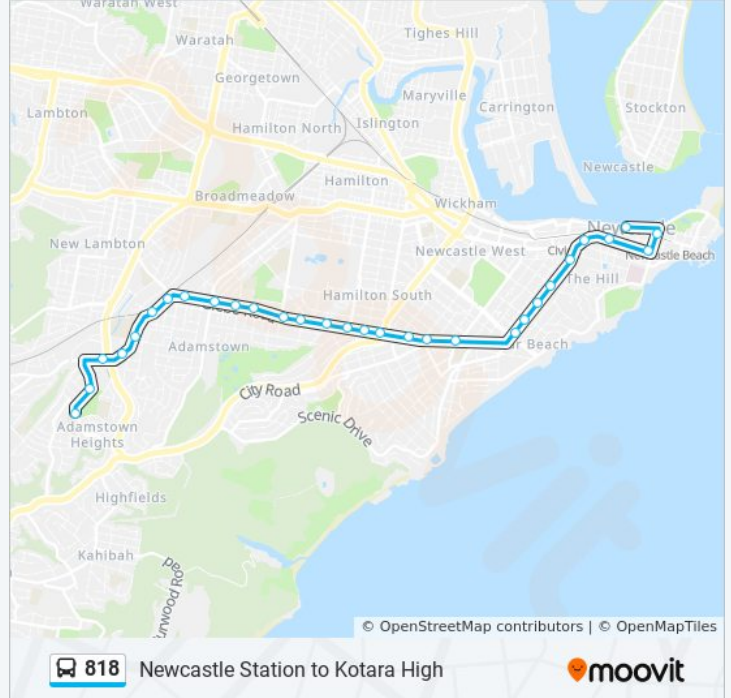

Merewether Uniting Church, Glebe Rd

Glebe Rd after Smith St

Junction Fair, Glebe Rd

Darby St after Parkway Ave

Darby St at Tooke St

St Johns Anglican Church, Darby St

Darby St at Bull St

Newcastle Art Gallery, Darby St

King St after Darby St

King St at Perkins St

King St at Watt St

Watt St opp Customs House

Wharf Rd opp Queens Wharf

818 bus time schedules and route maps are available in an offline PDF at moovitapp.com. Use the [Moovit App](#) to see live bus times, train schedule or subway schedule, and step-by-step directions for all public transit in Sydney.

[About Moovit](#) • [MaaS Solutions](#) • [Supported Countries](#) • [Mooviter Community](#)

© 2024 Moovit - All Rights Reserved

Check Live Arrival Times