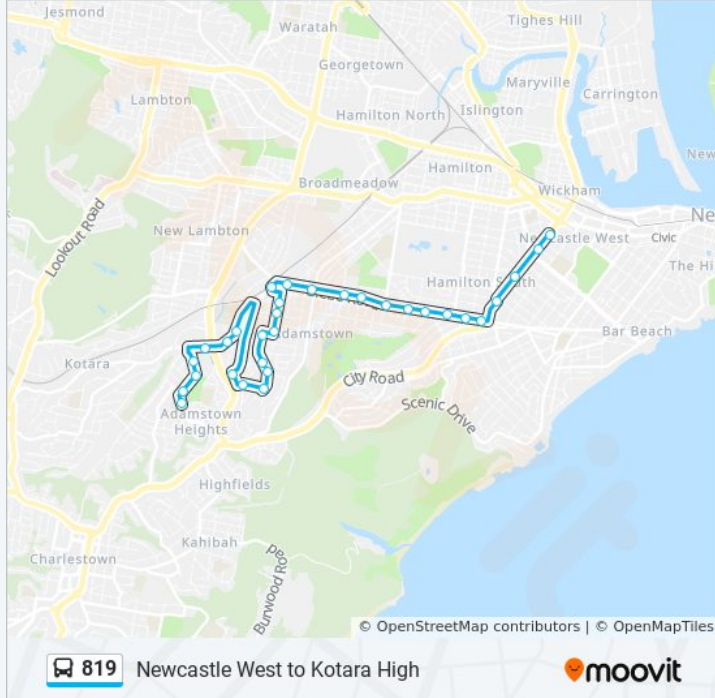

Direction: Kotara HS

31 stops

[VIEW LINE SCHEDULE](#)

- Stewart Ave opp Hebburn St
- Stewart Ave opp Dumaresq St
- Hamilton South Public School, Stewart Ave
- Stewart Ave at Cram St
- Glebe Rd after City Rd
- Glebe Rd at Edward St
- Glebe Rd at Henry St
- Glebe Rd opp Neill Tce
- Glebe Rd at James St
- Glebe Rd at Fellowes St
- Glebe Rd opp Adamstown Bowling Club
- Glebe Rd opp Adamstown Park
- Glebe Rd opp Adamstown Uniting Church
- Glebe Rd opp West Park
- Park Ave opp Adamstown Station
- Wood St at Third St
- Wood St at Fourth St
- Wood St at Fletcher St
- William St at Fletcher St
- Garden Grove Pde opp Claremont Ave
- Claremont Ave at Garden Grove Pde
- Claremont Ave at Clinton Ave

Trip Duration: 28 min

Line Summary:

Clinton Ave before Westwood Ave

Westwood Ave at Bailey St

Park Ave after Fletcher St

Park Ave after Dibbs St

Westfield Kotara, Park Ave

Westfield Kotara, Lexington Pde

Lexington Pde opp Rachael Ave

Hudson Park, Lexington Pde

Lexington Pde opp Kotara High School

Direction: Newcastle West

30 stops

[VIEW LINE SCHEDULE](#)

Terence St opp Belair Public School

Kotara High School, Lexington Pde

Direction: Newcastle West

Stops: 30

Trip Duration: 31 min

Line Summary:

Adamstown Bowling Club, Glebe Rd

Glebe Rd at Chatham St

Glebe Rd opp James St

Glebe Rd opp Merewether Public School