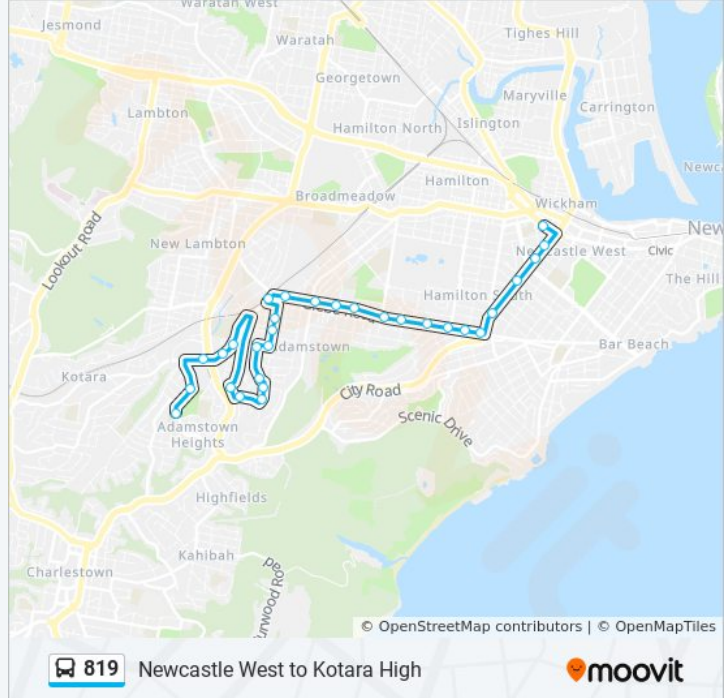

The 819 bus line (Newcastle West to Kotara High) has 2 routes. For regular weekdays, their operation hours are: (1) Kotara HS: 08:17(2) Newcastle West: 15:25
Use the Moovit App to find the closest 819 bus station near you and find out when is the next 819 bus arriving.

Trip Duration: 28 min

Line Summary:

Clinton Ave before Westwood Ave

Westwood Ave at Bailey St

Park Ave after Fletcher St

Park Ave after Dibbs St

Westfield Kotara, Park Ave

Westfield Kotara, Lexington Pde

Direction: Newcastle West

Stops: 30

Trip Duration: 31 min

Line Summary:

Adamstown Bowling Club, Glebe Rd

Glebe Rd at Chatham St

Glebe Rd opp James St

Glebe Rd opp Merewether Public School

Glebe Rd opp Henry St

Glebe Rd opp Edward St

Glebe Rd at Gordon Ave

Stewart Ave opp Cram St

Stewart Ave at Alexander St

Stewart Ave at Dumaresq St

Stewart Ave at Hebburn St

TAFE Hunter, Parry St