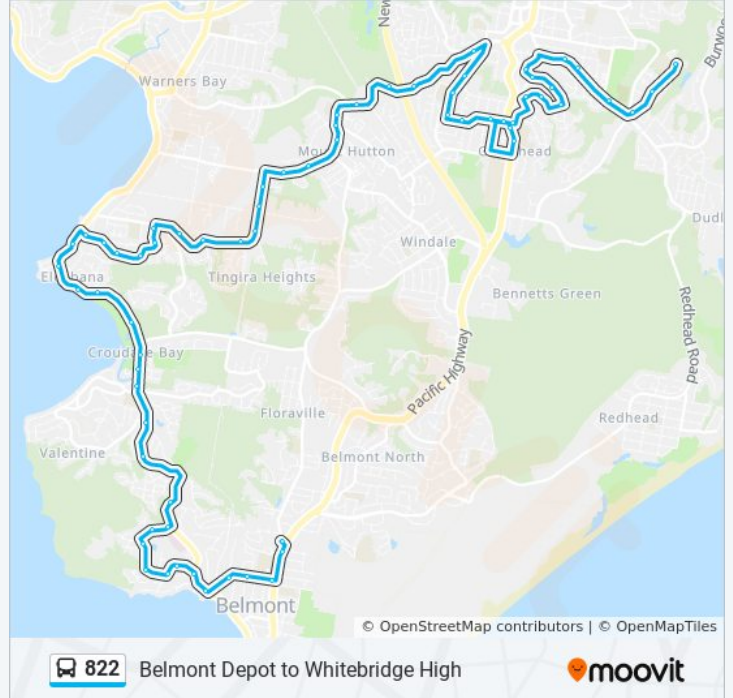

Stops: 64

Trip Duration: 40 min

Line Summary:

386 Warners Bay Rd

Warners Bay Rd opp Bayview St

Dunkley Pde at Tennent Rd

Warners Bay Rd after Wilsons Rd

Warners Bay opp Old Warners Bay Rd

Croudace Bay Rd at Spinnaker Rgwy

Belmont Hospital, Green Point Dr

Green Point Dr opp Sugarglider Ct

Crown St at Ringtail Cl

Crown St opp The Shores Way

Daniel St at Crown St

Lewers St before Roe St

Lewers St after Croudace Bay Rd

Lewers St before Daniel St

Daniel St at Crown St

Crown St at The Shores Way

Crown St opp Ringtail Cl

Green Point Dr at Sugarglider Ct

Green Point Dr opp Belmont Hospital

Croudace Bay Rd opp Spinnaker Rgwy

Croudace Bay Rd before Lindsay Ave

Warners Bay Rd after E K Ave

Cadaga Rd at Carbeen St

Cadaga Rd opp Coral Cres

Cadaga Rd opp Sylvia Grozdanovski Memorial Park

Oxford St at Paper St

Oxford St after Goundry St

Oxford St at O'Brien St

Pacific Hwy after Oxford St