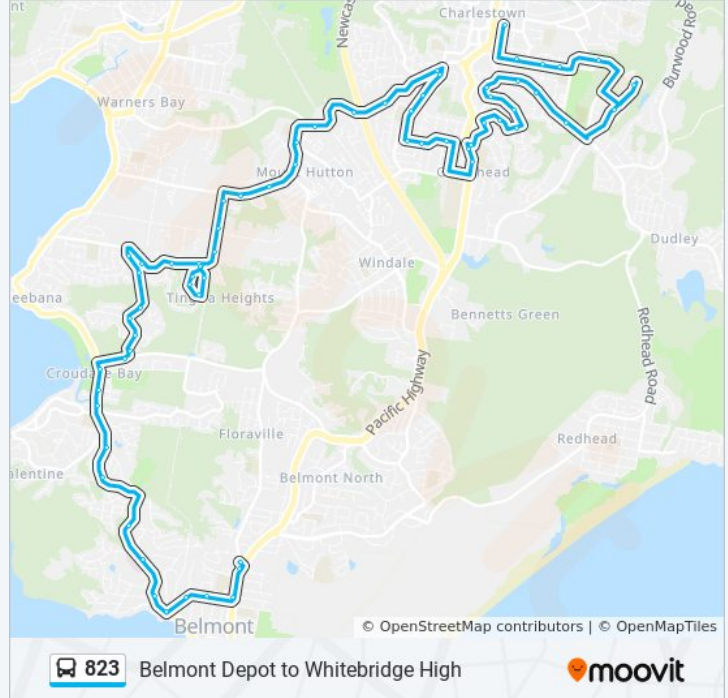

Stops: 65

Trip Duration: 54 min

Line Summary:

Cadaga Rd at Coral Cres
Cadaga Rd opp Carbeen St
Cadaga Rd before Warners Bay Rd
Warners Bay Rd after Gadaga Rd
408 Warners Bay Rd
386 Warners Bay Rd
Warners Bay Rd opp Bayview St
Dunkley Pde at Tennent Rd
Warners Bay Rd after Wilsons Rd
Warners Bay opp Old Warners Bay Rd
192 Warners Bay Rd
Burton Rd after Warners Bay Rd
Burton Rd before Casson Ave
Burton Rd opp Glad Gunson Dr
Lindeman Cl opp Minchinbury Cl
Lindeman Cl at Woodley St
Woodley St at Seaview Cl
Seaview Cl at Huntington Cl
Lindeman Cl opp Seaview Cl
Glad Gunson Dr at Lindeman Cl
Glad Gunson Dr at Leasingham Cl
105 Glad Gunson Dr
Wyndham Way after Glad Gunson Dr
Wyndham Way opp Mateus Cl
Wyndham Way at Ridgewood Cres
Wyndham Way opp Woodside Dr
Wyndham Way after Desreaux Cl
Wyndham Way before Tingira Dr
Tingira Dr opp Wyndham Way
Macquarie Dr after Tingira Dr
Macquarie Dr before St Johns Dr
Macquarie Dr before Regal Way
Croudace Bay Rd at Excalibur Pde

Stops: 61

Trip Duration: 44 min

Line Summary:

Wyndham Way before Glad Gunson Dr
Glad Gunson Dr opp Wyndham Way
Glad Gunson Dr at Yalumba Cl
Glad Gunson Dr opp Lindeman Cl
Lindeman Cl opp Minchinbury Cl
Lindeman Cl at Woodley St
Woodley St at Seaview Cl
Seaview Cl at Huntington Cl
Lindeman Cl opp Seaview Cl
Burton Rd after Glad Gunson Dr
Burton Rd opp Casson Ave
Burton Rd opp Lamington Dr
167 Warners Bay Rd
Warners Bay Rd after Old Warners Bay Rd
Warners Bay Rd before Cowmeadow Rd
Mullington Park, Dunkley Pde
Mount Hutton Public School, Dunkley Pde
Warners Bay Rd after Bayview St
364 Warners Bay Rd
Warners Bay Rd at Conifer Cl
Warners Bay Rd after E K Ave
Cadaga Rd at Carbeen St
Cadaga Rd opp Coral Cres
Cadaga Rd opp Sylvia Grozdanovski Memorial Park
Oxford St at Paper St
Oxford St after Goundry St
Oxford St at O'Brien St
Pacific Hwy after Oxford St
St Mary's High School, Pacific Hwy
Oxford St at Felton St
Buwa St after Algona Rd
Buwa St before Bati St