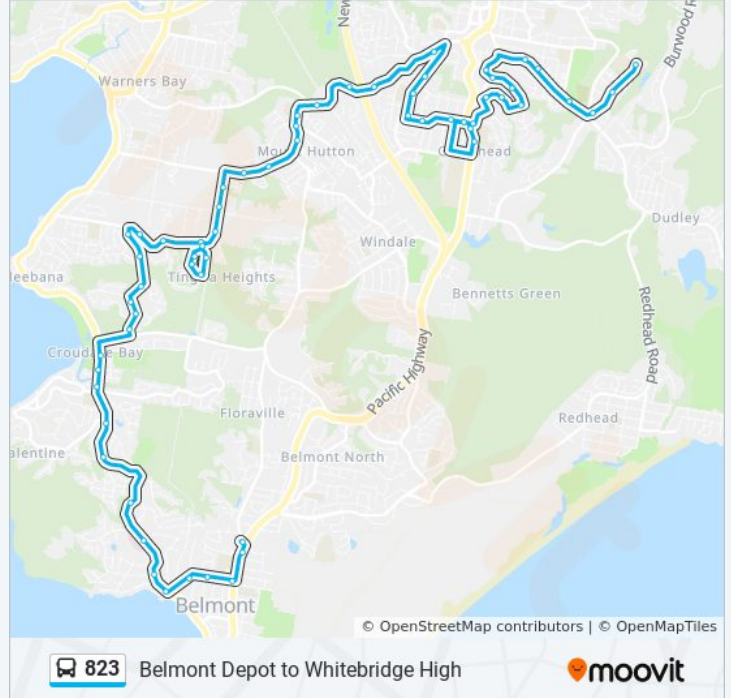

Direction: Whitebridge HS

61 stops

[VIEW LINE SCHEDULE](#)

Belmont Bus Depot, Floraville Rd
Pacific Hwy at Cobbin Pde
Evans St at Pacific Hwy
Evans St at Robb St
Evans St opp Haig St
Belmont 16s, Ross St
Lewers St opp Croudace Bay Rd
Belmont Hospital, Croudace Bay Rd
Croudace Bay Rd opp Spinnaker Rgwy
Croudace Bay Rd before Lindsay Ave
Croudace Bay Rd at Andrew Rd
Macquarie Dr after Tallawalla Rd
Macquarie Dr after St Johns Dr
Macquarie Dr opp Tingira Dr
Wyndham Way after Tingira Dr
Wyndham Way opp Desreaux Cl
Wyndham Way at Woodside Dr
Wyndham Way opp Ridgewood Cres
Wyndham Way at Mateus Cl

Stops: 61

Trip Duration: 44 min

Line Summary:

Wyndham Way before Glad Gunson Dr
Glad Gunson Dr opp Wyndham Way
Glad Gunson Dr at Yalumba Cl
Glad Gunson Dr opp Lindeman Cl
Lindeman Cl opp Minchinbury Cl
Lindeman Cl at Woodley St
Woodley St at Seaview Cl
Seaview Cl at Huntington Cl
Lindeman Cl opp Seaview Cl
Burton Rd after Glad Gunson Dr
Burton Rd opp Casson Ave
Burton Rd opp Lamington Dr
167 Warners Bay Rd
Warners Bay Rd after Old Warners Bay Rd
Warners Bay Rd before Cowmeadow Rd
Mullington Park, Dunkley Pde
Mount Hutton Public School, Dunkley Pde
Warners Bay Rd after Bayview St
364 Warners Bay Rd
Warners Bay Rd at Conifer Cl
Warners Bay Rd after E K Ave
Cadaga Rd at Carbeen St
Cadaga Rd opp Coral Cres
Cadaga Rd opp Sylvia Grozdanovski Memorial Park
Oxford St at Paper St
Oxford St after Goundry St
Oxford St at O'Brien St
Pacific Hwy after Oxford St
St Mary's High School, Pacific Hwy
Oxford St at Felton St
Buwa St after Algona Rd
Buwa St before Bati St