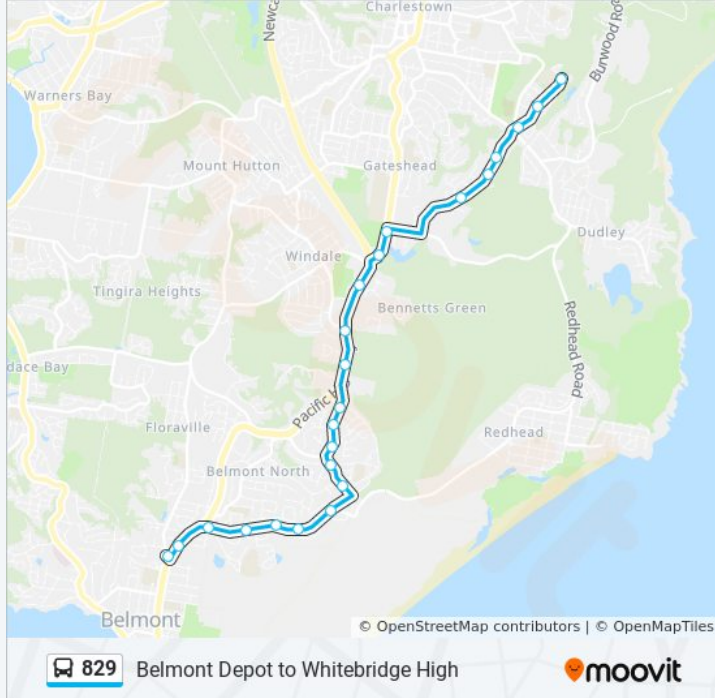

Line Summary:

Direction: Whitebridge HS

23 stops

[VIEW LINE SCHEDULE](#)

Belmont Bus Depot, Floraville Rd

Pacific Hwy at York Cres

Wommara Ave after Pacific Hwy

Wommara Ave opp Master St

Pacific Hwy after Murray St

Pacific Hwy at South St

Pacific Hwy opp Groves Rd

Pacific Hwy after Lake St

Pacific Hwy opp Oakdale Ave

Bulls Garden Rd at Justine Ave

829 bus Time Schedule

Whitebridge HS Route Timetable:

Sunday	Not Operational
Monday	08:26
Tuesday	08:26
Wednesday	08:26
Thursday	08:26
Friday	08:26
Saturday	Not Operational

829 bus Info

Direction: Whitebridge HS

Stops: 23

Trip Duration: 19 min

Line Summary:

55 Bulls Garden Rd

39 Bulls Garden Rd

Lonus Ave after Dudley Rd

Lonus Ave at Tumpoa St

Whitebridge High School, Lonus Ave

829 bus time schedules and route maps are available in an offline PDF at moovitapp.com. Use the [Moovit App](#) to see live bus times, train schedule or subway schedule, and step-by-step directions for all public transit in Sydney.