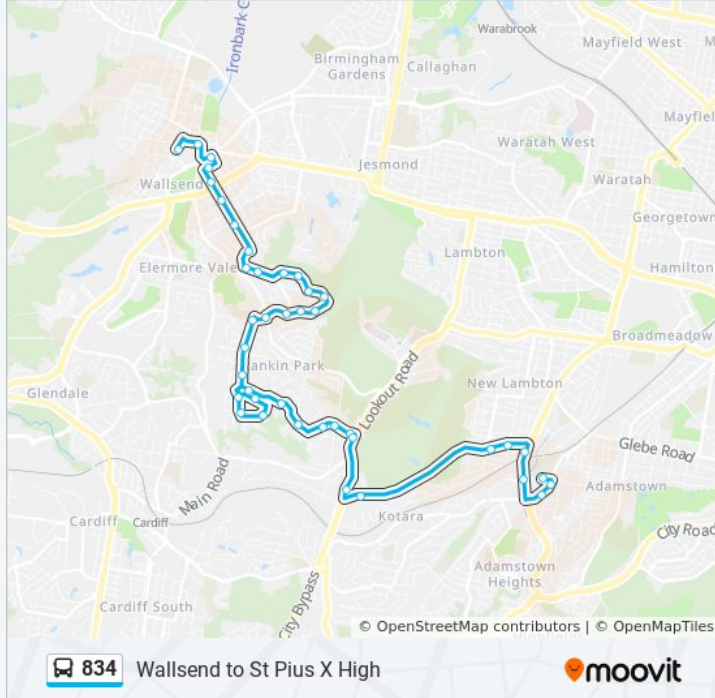

McCaffrey Dr at Spencer St

Dangerfield Dr at Cambronne Pde

Dangerfield Dr after Cambronne Pde

Dangerfield Dr at Allenwood Cl

68 Dangerfield Dr

84 Dangerfield Dr

104 Dangerfield Dr

118 Dangerfield Dr

Cambronne Pde opp Rialto Cl

Cambronne Pde opp Colwyn Cl

Cambronne Pde at Elermore Pde

Elermore Pde at Perks St

Wallsend Public School, Metcalfe St

Metcalfe St opp St Luke's Anglican Church

Campbell St after Metcalfe St

Murnin St at Cowper St

Tyrrell St at Council St

Bunn St opp Wallsend District Library

834 bus time schedules and route maps are available in an offline PDF at [moovitapp.com](https://moovitapp.com). Use the [Moovit App](#) to see live bus times, train schedule or subway schedule, and step-by-step directions for all public transit in Sydney.