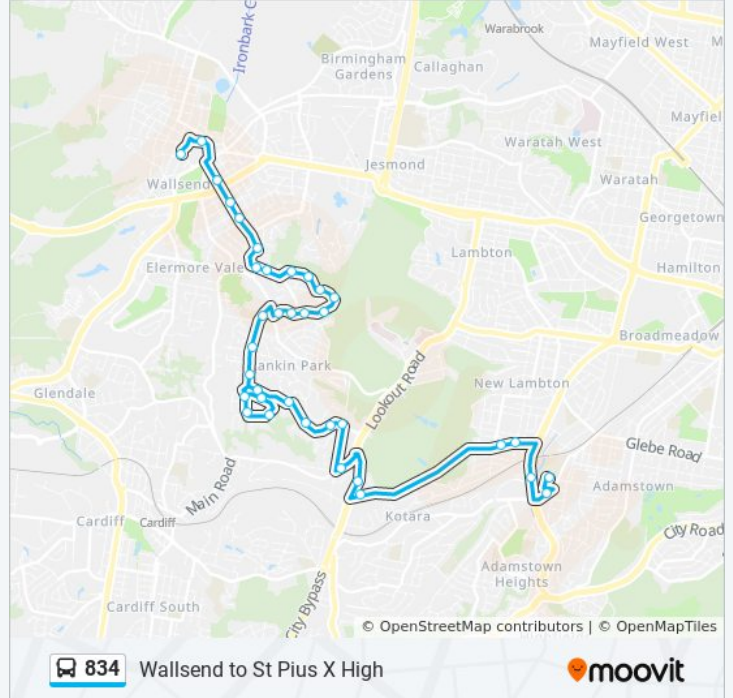

### Direction: St Pius X HS

36 stops

[VIEW LINE SCHEDULE](#)

- Wallsend District Library, Bunn St
- Tyrrell St at Council St
- St Luke's Anglican Church, Metcalfe St
- Metcalfe St opp Wallsend Public School
- Metcalfe St before Perks St
- Elmore Pde opp Cambronne Pde
- Cambronne Pde at Colwyn Cl
- Cambronne Pde after Rialto Cl
- Dangerfield Dr opp 116
- Dangerfield Dr opp 102
- Dangerfield Dr opp 78
- Dangerfield Dr opp 62
- Dangerfield Dr opp Allenwood Cl
- Dangerfield Dr opp Cambronne Pde
- Dangerfield Dr opp Cambronne Pde
- Dangerfield Dr opp Isabella Cl
- Grandview Rd opp Wallsend South Public School
- Grandview Rd at Cranbrook Pde
- Grandview Rd at Meldon Pl
- Holly Cct opp Eskdale Cl
- Holly Cct at Tranmere Cl
- Walkern Rd at Candlebark Way

### 834 bus Info

**Direction:** St Pius X HS

**Stops:** 36

**Trip Duration:** 30 min

**Line Summary:**

Walkern Rd at Bowness St  
 Grandview Rd opp Clepham St  
 Grandview Rd before Elbrook Dr  
 Grandview Rd opp Mountain View Pde  
 42 Grandview Rd  
 Grandview Rd opp Marshall St  
 Cardiff Rd opp Beverley Cres  
 Charlestown Rd at Hurn St  
 Carnley Ave at Carisbrooke Ave  
 Carnley Ave after Orchardtown Rd  
 Carnley Ave at Birdwood St  
 Northcott Dr opp Kotara Home  
 Park Ave before Dibbs St  
 St Pius X High School, Fletcher St, Stand C

**Direction: Wallsend**

41 stops  
[VIEW LINE SCHEDULE](#)

St Pius X High School, Fletcher St, Stand C  
 Park Ave after Fletcher St  
 Park Ave after Dibbs St  
 Kotara Home, Northcott Dr  
 Bridges Rd opp Penman St  
 Carnley Ave at Birdwood St  
 Carnley Ave before Orchardtown Rd  
 Carnley Ave opp Carisbrooke Ave  
 Charlestown Rd opp Carnley Ave  
 Lookout Rd at Grandview Rd  
 Grandview Rd after Lookout Rd  
 Grandview Rd at Marshall St  
 37 Grandview Rd  
 Grandview Rd at Mountain View Pde  
 Grandview Rd opp Elbrook Dr