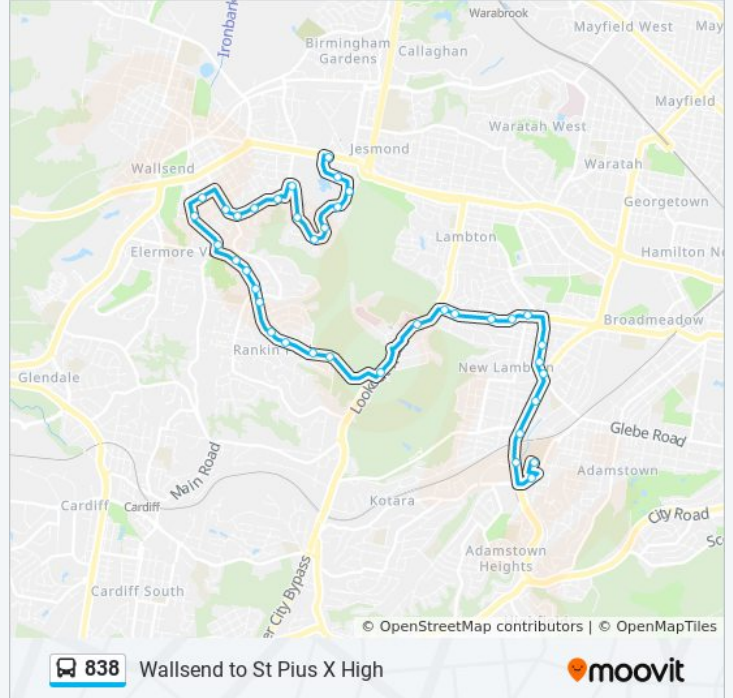

838 bus Info

Direction: St Pius X HS

Stops: 38

Trip Duration: 29 min

Line Summary:

McCaffrey Dr opp Marshall St
 Lookout Rd after McCaffrey Dr
 Newcastle Private Hospital, Lookout Rd
 Russell Rd after Croudace St
 Russell Rd opp Brett St
 Russell Rd at Baker St
 Rugby Rd opp New Lambton Public School
 Alma Rd at Regent St
 Royal St opp Portland Pl
 Royal St opp St James Rd
 St James Rd before Bridges Rd
 Alder Park Sports Club, Bridges Rd
 Bridges Rd at Penman St
 Northcott Dr opp Kotara Home
 Park Ave before Dibbs St
 St Pius X High School, Fletcher St, Stand C

Direction: Wallsend

40 stops

[VIEW LINE SCHEDULE](#)

St Pius X High School, Fletcher St, Stand C
 Park Ave after Fletcher St
 Park Ave after Dibbs St
 Kotara Home, Northcott Dr
 Bridges Rd opp Penman St
 Bridges Rd opp Alder Park Sports Club
 Bridges Rd at Queens Rd
 St James Rd after Bridges Rd
 Royal St at St James Rd
 Royal St at Portland Pl
 New Lambton Community Centre, Alma Rd
 New Lambton Public School, Rugby Rd
 Russell Rd opp Baker St

838 bus Info

Direction: Wallsend

Stops: 40

Trip Duration: 29 min

Line Summary:

Russell Rd before Brett St
Lookout Rd after Curson Rd
Lookout Rd opp Newcastle Private Hospital
Lookout Rd opp McCaffrey Dr
McCaffrey Dr after Marshall St
McCaffrey Dr opp Dean Pde
McCaffrey Dr opp Duval St
McCaffrey Dr at Rosedale Cres
McCaffrey Dr at Spencer St
Croudace Rd at Grandview Rd
Croudace Rd before Garsdale Ave
Elmore Vale Shopping Centre, Croudace Rd
Cardiff Rd opp Webb St
Walford St opp Close St
Martindale St at Brooks St
Metcalf St before Perks St
Cressington Way at Murnin St
Cressington Way Reserve, Cressington Way
Cressington Way opp Kadina Cl
Birchgrove Dr at Iranda Gr
Birchgrove Dr opp Wootton Cl
Birchgrove Dr opp Claymore Cl
Birchgrove Dr at Sakonia Cl
Birchgrove Dr opp Coweambah Cl
Birchgrove Dr opp Birchgrove Drive Reserve
Victory Pde opp Chalmers Rd
Newcastle Rd opp Crest Rd