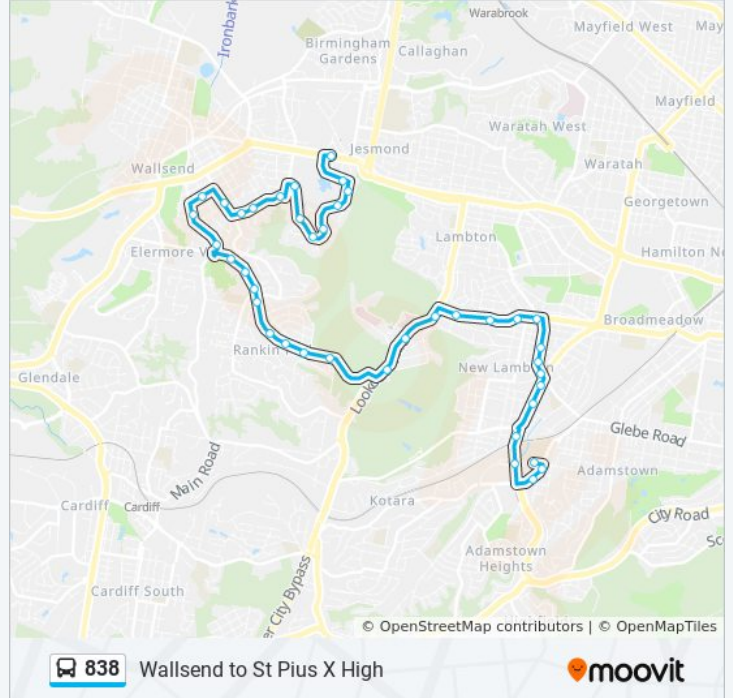

838 bus Info

Direction: St Pius X HS

Stops: 38

Trip Duration: 29 min

Line Summary:

McCaffrey Dr opp Marshall St
 Lookout Rd after McCaffrey Dr
 Newcastle Private Hospital, Lookout Rd
 Russell Rd after Croudace St
 Russell Rd opp Brett St
 Russell Rd at Baker St
 Rugby Rd opp New Lambton Public School
 Alma Rd at Regent St
 Royal St opp Portland Pl
 Royal St opp St James Rd
 St James Rd before Bridges Rd
 Alder Park Sports Club, Bridges Rd
 Bridges Rd at Penman St
 Northcott Dr opp Kotara Home
 Park Ave before Dibbs St
 St Pius X High School, Fletcher St, Stand C

838 bus Info

Direction: Wallsend

Stops: 40

Trip Duration: 29 min

Line Summary:

Russell Rd before Brett St
Lookout Rd after Curson Rd
Lookout Rd opp Newcastle Private Hospital
Lookout Rd opp McCaffrey Dr
McCaffrey Dr after Marshall St
McCaffrey Dr opp Dean Pde
McCaffrey Dr opp Duval St
McCaffrey Dr at Rosedale Cres
McCaffrey Dr at Spencer St
Croudace Rd at Grandview Rd
Croudace Rd before Garsdale Ave
Elmore Vale Shopping Centre, Croudace Rd
Cardiff Rd opp Webb St
Walford St opp Close St
Martindale St at Brooks St
Metcalf St before Perks St
Cressington Way at Murnin St
Cressington Way Reserve, Cressington Way
Cressington Way opp Kadina Cl
Birchgrove Dr at Iranda Gr
Birchgrove Dr opp Wootton Cl
Birchgrove Dr opp Claymore Cl
Birchgrove Dr at Sakonia Cl
Birchgrove Dr opp Coweambah Cl
Birchgrove Dr opp Birchgrove Drive Reserve
Victory Pde opp Chalmers Rd
Newcastle Rd opp Crest Rd