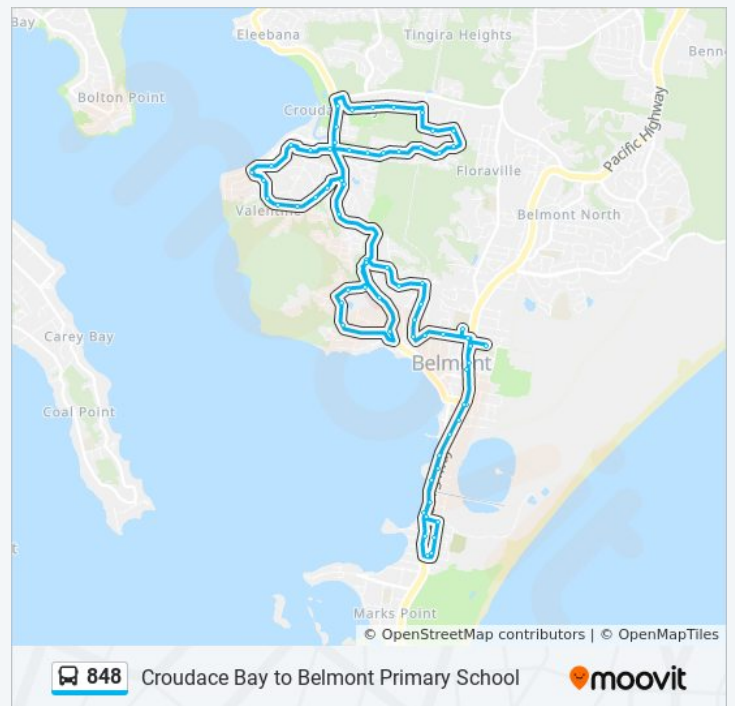

Hudson St before Arthur St

Hudson St before Marriot St

Hudson St at Beach St

Pacific Hwy opp Beach St

Pacific Hwy at Bellevue Rd

Pacific Hwy opp Alick St

Hunter TAFE, Pacific Hwy

Pacific Hwy before Macquarie St

Spinnaker Rgwy at Hill St

Spinnaker Rgwy opp Nerang Pl

Spinnaker Rgwy opp Jib St

Croudace Bay Rd at Spinnaker Rgwy

Belmont Hospital, Green Point Dr

Green Point Dr opp Sugarglider Ct

Crown St at Ringtail Cl

Crown St opp The Shores Way

Tuesday	15:29
Wednesday	15:29
Thursday	15:29
Friday	15:29
Saturday	Not Operational

848 bus Info

Direction: Valentine

Stops: 67

Trip Duration: 36 min

Line Summary:

Lewers St opp Croudace Bay Rd

Belmont Hospital, Croudace Bay Rd

Croudace Bay Rd opp Spinnaker Rgwy

Croudace Bay Rd before Lindsay Ave

Croudace Bay Rd at Andrew Rd

Andrew Rd after Berringar Rd

Andrew Rd before Redondo Rd

Andrew Rd before Leichhardt Rd

Andrew Rd at Roma Rd