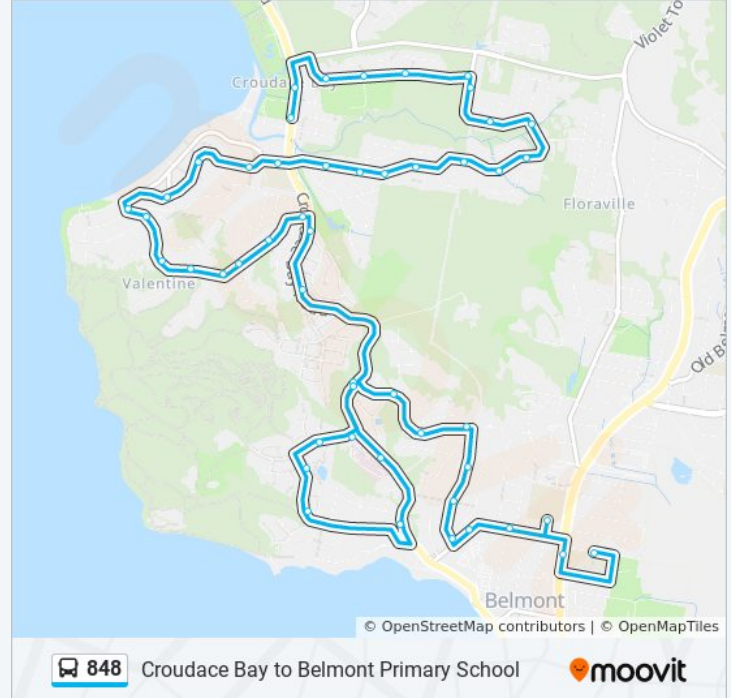

Hill St opp Mary Ave

78 Hill St

Hill St at Evans St

Evans St at Haig St

Evans St opp Robb St

Belmont High School, Henry St

Pacific Hwy after Livingstone St

Belmont Public School, Livingstone St

Pacific Hwy at Merleview St

Pacific Hwy opp Macquarie St

Pacific Hwy at Gen St

Pacific Hwy after Alick St

Pacific Hwy at Robert St

Pacific Hwy at Beach St

Pacific Hwy at Clara St

Harry St after Pacific Hwy

Hudson St before Arthur St

Hudson St before Marriot St

Hudson St at Beach St

Pacific Hwy opp Beach St

Pacific Hwy at Bellevue Rd

Pacific Hwy opp Alick St

Hunter TAFE, Pacific Hwy

Pacific Hwy before Macquarie St

Tuesday	15:29
Wednesday	15:29
Thursday	15:29
Friday	15:29
Saturday	Not Operational

848 bus Info

Direction: Valentine

Stops: 67

Trip Duration: 36 min

Line Summary:

Lewers St opp Croudace Bay Rd

Belmont Hospital, Croudace Bay Rd