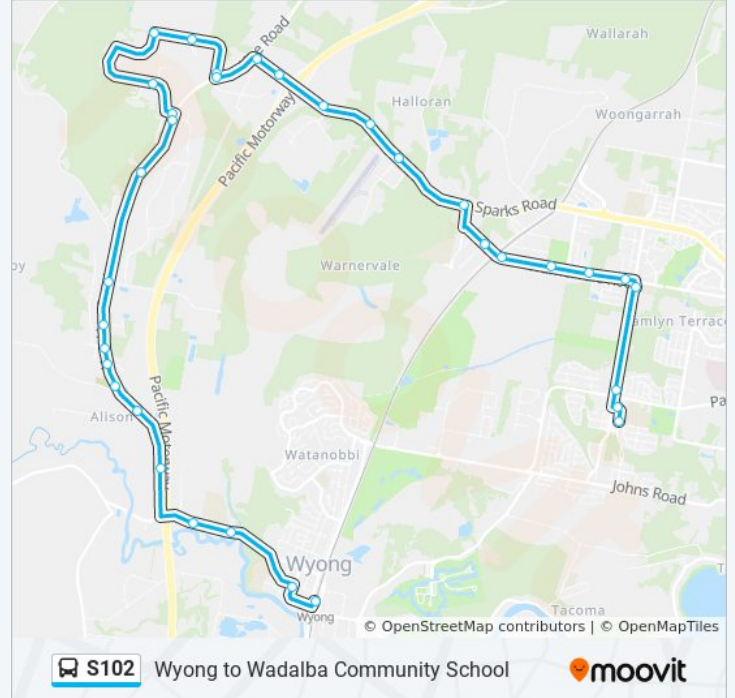

### Direction: Wadalba HS

34 stops

[VIEW LINE SCHEDULE](#)

Wyong Station, Stand A  
Margaret St at Alison Rd  
93 Alison Rd  
121 Alison Rd  
Taskers Hue Rd  
138 Hue Hue Rd  
Hue Hue Rd opp Kiera Lane  
Hue Hue Rd opp Song Bird Lane  
Hue Hue Rd at Jascaren Cl  
Hue Hue Rd opp Brolga Way  
Hue Hue Rd opp St Johns Rd  
450 Hue Hue Rd  
Hue Hue Rd opp Holloway Dr  
Parkridge Dr at Hue Hue Rd  
Parkridge Dr opp Brookfield Cl  
Crestwood Rd at Sandra St  
Sandra St opp Tracey Lea Cl  
Sandra St before Hue Hue Rd  
Sandra St at Hue Hue Rd  
Sparks Rd after Hue Hue Rd  
Sparks Rd opp 220  
Sparks Rd opp Burnet Rd

### S102 bus Info

**Direction:** Wadalba HS

**Stops:** 34

**Trip Duration:** 32 min

**Line Summary:**

Lot Sparks Rd

Sparks Rd opp Jack Grant Ave

Sparks Rd opp Lakes Grammar An Anglican School

Albert Warner Dr opp Aldenham Rd

Warnervale Rd opp Warnervale Station

Warnervale Rd opp Porters Creek Public School

Warnervale Rd after Virginia Rd

Warnervale Rd before Minnesota Rd

Warnervale Public School, Minesota Rd

Minnesota Rd before Pacific Hwy

Orchid Way after Figtree Bvd

Wadalba Community School, Orchid Way

S102 bus time schedules and route maps are available in an offline PDF at [moovitapp.com](https://moovitapp.com). Use the Moovit App to see live bus times, train schedule or subway schedule, and step-by-step directions for all public transit in Sydney.