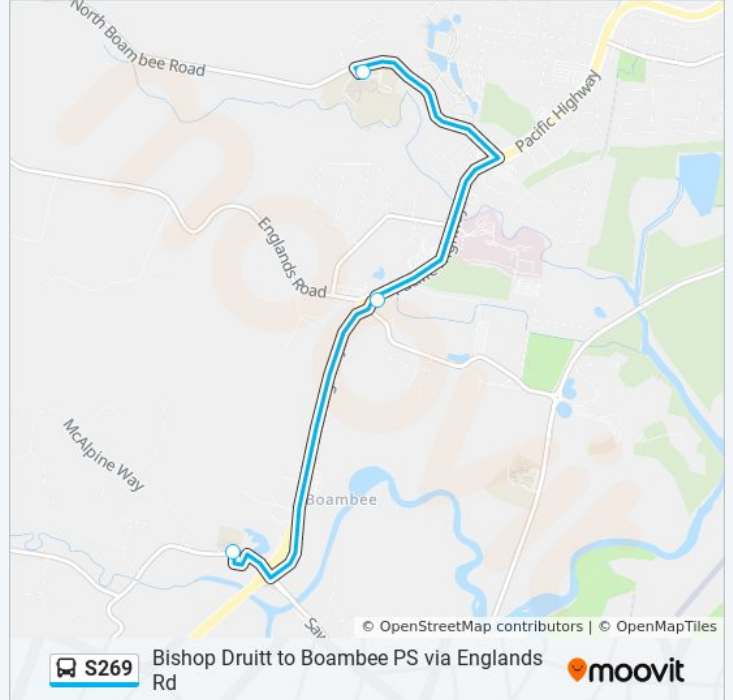

## Bishop Druitt to Boambee PS via Englands Rd

Get The App

The S269 line Bishop Druitt to Boambee PS via Englands Rd has one route. For regular weekdays, their operation hours are:

(1) Boambee PS: 08:18

Use the Moovit App to find the closest S269 station near you and find out when is the next S269 arriving.

### Direction: Boambee PS

4 stops

[VIEW LINE SCHEDULE](#)

Bishop Druitt College, North Boambee Rd

Pacific Hwy before Stadium Dr

290 Englands Rd

Boambee Public School, Lindsays Rd

### S269 Time Schedule

Boambee PS Route Timetable:

Sunday	Not Operational
Monday	08:18
Tuesday	08:18
Wednesday	08:18
Thursday	08:18
Friday	08:18
Saturday	Not Operational

### S269 Info

**Direction:** Boambee PS

**Stops:** 4

**Trip Duration:** 22 min

**Line Summary:**

S269 time schedules and route maps are available in an offline PDF at [moovitapp.com](https://moovitapp.com). Use the [Moovit App](#) to see live bus times, train schedule or subway schedule, and step-by-step directions for all public transit in Sydney.