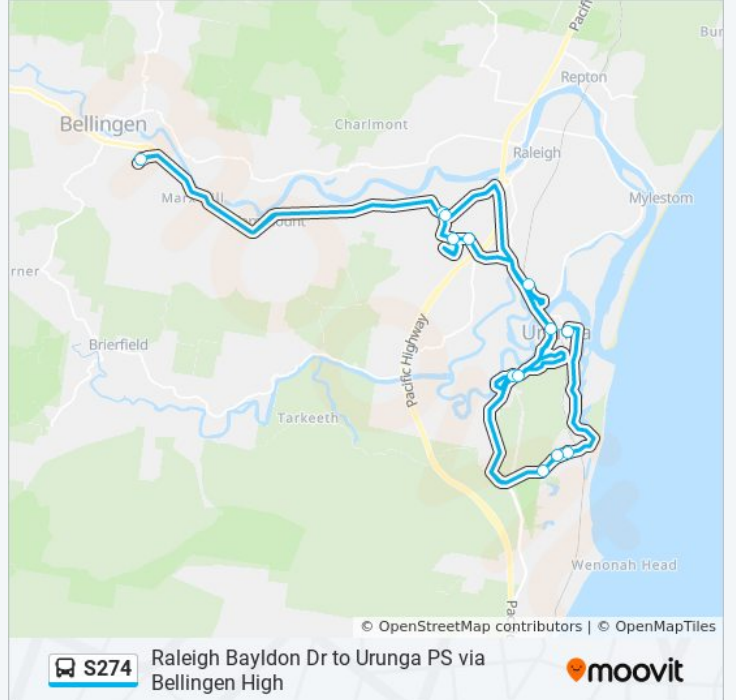

Raleigh Bayldon Dr to Urunga PS via Bellingen High

Get The App

The S274 line Raleigh Bayldon Dr to Urunga PS via Bellingen High has one route. For regular weekdays, their operation hours are:

(1) Urunga PS: 07:44

Use the Moovit App to find the closest S274 station near you and find out when is the next S274 arriving.

Direction: Urunga PS

14 stops

[VIEW LINE SCHEDULE](#)

- Bayldon Dr at Short Cut Rd
- Giinagay Way after Ferry St
- 368 Hungry Head Rd
- Hungry Head Rd opp Wollumbin Dr
- Hungry Head Rd at Osprey Dr
- Ranger St at Giinagay Way
- Giinagay Way after Ranger St
- Waterfall Way at Short Cut Rd
- Bellingen High School, Crown St
- Waterfall Way opp Short Cut Rd
- Ridgewood Dr at Short Cut Rd
- Yellow Rock Rd after Giinagay Way
- 368 Hungry Head Rd
- Urunga Public School, Orara St

S274 Time Schedule

Urunga PS Route Timetable:

Sunday	Not Operational
Monday	07:44
Tuesday	07:44
Wednesday	Not Operational
Thursday	Not Operational
Friday	Not Operational
Saturday	Not Operational

S274 Info

Direction: Urunga PS

Stops: 14

Trip Duration: 81 min

Line Summary:

S274 time schedules and route maps are available in an offline PDF at moovitapp.com. Use the [Moovit App](#) to see live bus times, train schedule or subway schedule, and step-by-step directions for all public transit in Sydney.