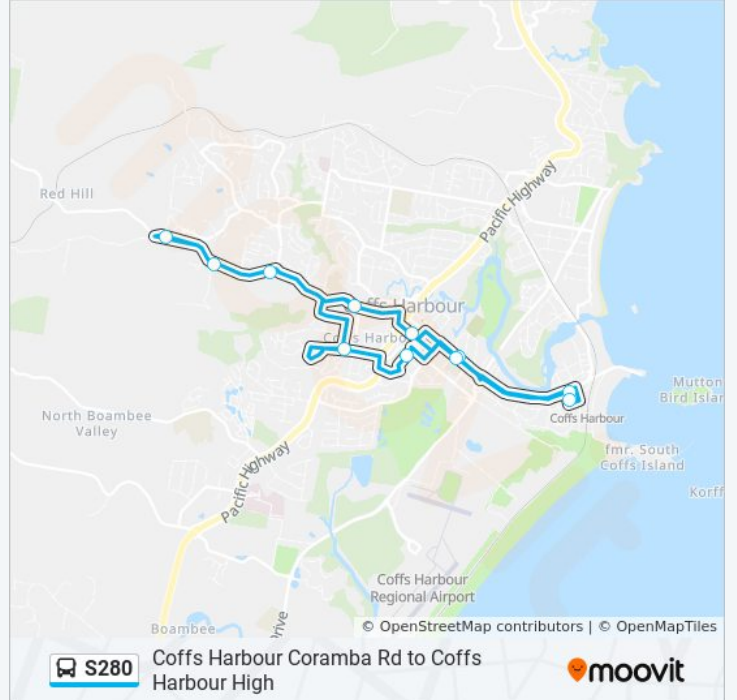

Coffs Harbour Coramba Rd to Coffs Harbour High

Get The App

The S280 line Coffs Harbour Coramba Rd to Coffs Harbour High has one route. For regular weekdays, their operation hours are:

(1) Coffs Harbour HS: 08:03

Use the Moovit App to find the closest S280 station near you and find out when is the next S280 arriving.

Direction: Coffs Harbour HS

11 stops

[VIEW LINE SCHEDULE](#)

Coramba Rd at Buchanans Rd
Roselands Dr after William Sharp Dr
Coramba Rd before Shephards Lane
Park Ave opp Little St
Coffs Harbour High School, Harbour Dr
Coffs Harbour Public School, Harbour Dr
West High St after Azalea Ave
Pitt St at Combine St
St Augustine's Primary School, Gordon St
Harbour Dr opp Coffs Harbour Public School
Coffs Harbour High School, Edinburgh St

S280 Time Schedule

Coffs Harbour HS Route Timetable:

Sunday	Not Operational
Monday	08:03
Tuesday	08:03
Wednesday	08:03
Thursday	08:03
Friday	08:03
Saturday	Not Operational

S280 Info

Direction: Coffs Harbour HS

Stops: 11

Trip Duration: 43 min

Line Summary:

S280 time schedules and route maps are available in an offline PDF at moovitapp.com. Use the [Moovit App](#) to see live bus times, train schedule or subway schedule, and step-by-step directions for all public transit in Sydney.