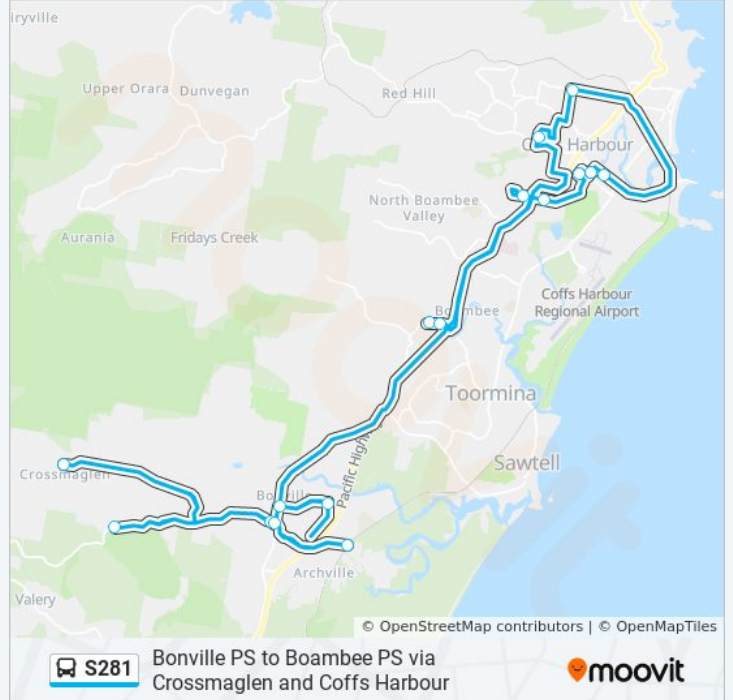

S281 time schedules and route maps are available in an offline PDF at moovitapp.com. Use the [Moovit App](#) to see live bus times, train schedule or subway schedule, and step-by-step directions for all public transit in Sydney.

[About Moovit](#) • [MaaS Solutions](#) • [Supported Countries](#) • [Mooviter Community](#)

© 2024 Moovit - All Rights Reserved

Check Live Arrival Times