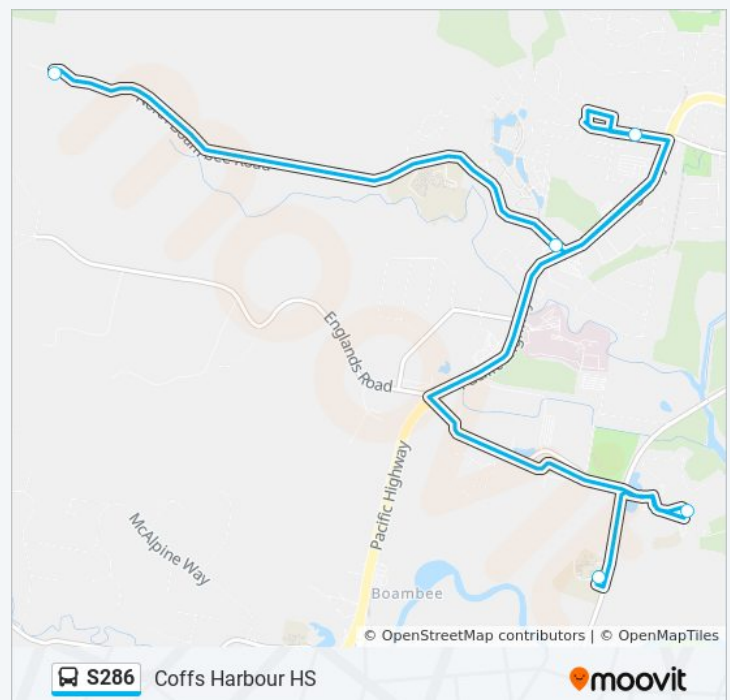

Coffs Harbour HS

Get The App

The S286 line Coffs Harbour HS has one route. For regular weekdays, their operation hours are:

(1) Coffs Harbour HS: 07:58

Use the Moovit App to find the closest S286 station near you and find out when is the next S286 arriving.

Direction: Coffs Harbour HS

6 stops

[VIEW LINE SCHEDULE](#)

North Boambee Rd after Pacific Hwy

North Boambee Rd turnaround

Halls Rd at Bonnie St

Southern Cross University

St John Paul College

Coffs Harbour High School, Nile St

S286 Time Schedule

Coffs Harbour HS Route Timetable:

Sunday	Not Operational
Monday	07:58
Tuesday	07:58
Wednesday	07:58
Thursday	07:58
Friday	07:58
Saturday	Not Operational

S286 Info

Direction: Coffs Harbour HS

Stops: 6

Trip Duration: 42 min

Line Summary:

S286 time schedules and route maps are available in an offline PDF at moovitapp.com. Use the [Moovit App](#) to see live bus times, train schedule or subway schedule, and step-by-step directions for all public transit in Sydney.