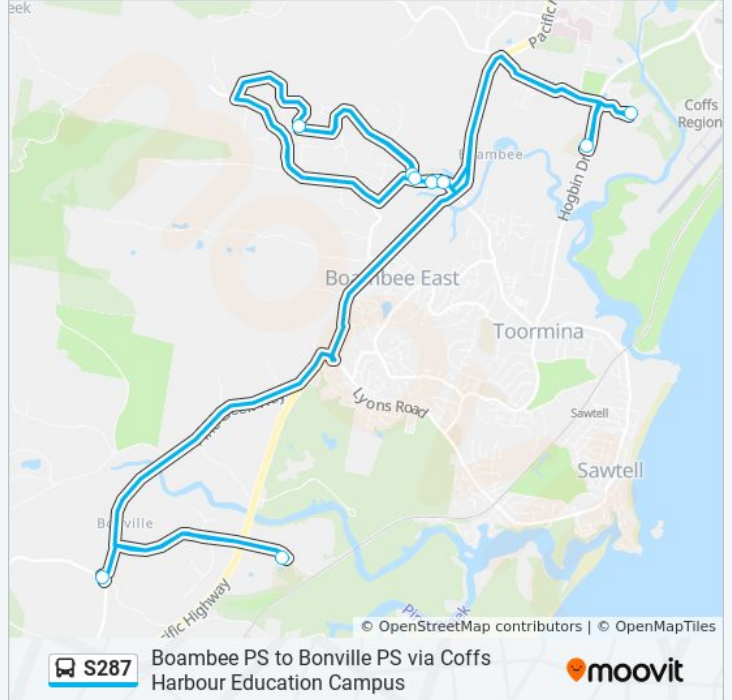

Boambee PS to Bonville PS via Coffs Harbour Education Campus

Get The App

The S287 line Boambee PS to Bonville PS via Coffs Harbour Education Campus has one route. For regular weekdays, their operation hours are:

(1) Bonville PS: 07:35

Use the Moovit App to find the closest S287 station near you and find out when is the next S287 arriving.

Direction: Bonville PS

11 stops

[VIEW LINE SCHEDULE](#)

Lindsays Rd opp Boambee Public School
McAlpine Way after Lindsays Rd
Ayrshire Park Dr opp McAlpine Way
Lindsays Rd after McAlpine Way
Southern Cross University
St John Paul College
Lindsays Rd opp Boambee Public School
Ayrshire Park Dr opp McAlpine Way
Boambee Public School, Lindsays Rd
Coffs Harbour Christian Community School
Bonville Public School, Andren Cl

S287 Info

Direction: Bonville PS

Stops: 11

Trip Duration: 76 min

Line Summary:

S287 time schedules and route maps are available in an offline PDF at moovitapp.com. Use the [Moovit App](#) to see live bus times, train schedule or subway schedule, and step-by-step directions for all public transit in Sydney.