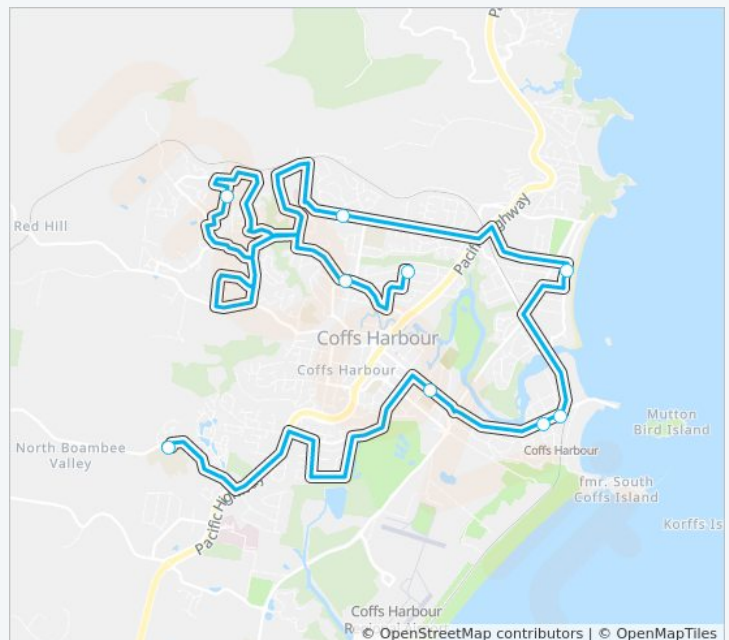

Bishop Druitt College

Get The App

The S288 line Bishop Druitt College has one route. For regular weekdays, their operation hours are:
(1) Bishop Druitt College: 07:38
Use the Moovit App to find the closest S288 station near you and find out when is the next S288 arriving.

Direction: Bishop Druitt College
9 stops
[VIEW LINE SCHEDULE](#)

- Bailey Ave at Coral Ave
- Beryl St before Frances St
- Polwarth Drive Reserve, Polwarth Dr
- Bray St Shopping Centre, Bray St
- Ocean Pde opp Boulwood St
- Harbour Dr opp Jetty Village Shopping Centre
- Coffs Harbour High School, Harbour Dr
- Coffs Harbour Public School, Harbour Dr
- Bishop Druitt College, North Boambee Rd

S288 Time Schedule

Bishop Druitt College Route Timetable:

Sunday	Not Operational
Monday	07:38
Tuesday	07:38
Wednesday	07:38
Thursday	07:38
Friday	07:38
Saturday	Not Operational

S288 Info

Direction: Bishop Druitt College
Stops: 9
Trip Duration: 65 min
Line Summary: