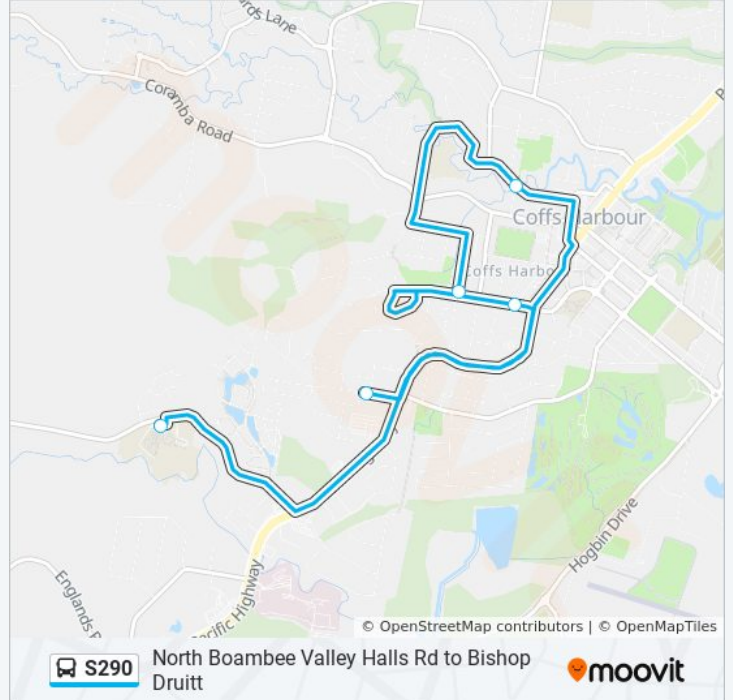

North Boambee Valley Halls Rd to Bishop Druitt

Get The App

The S290 line North Boambee Valley Halls Rd to Bishop Druitt has one route. For regular weekdays, their operation hours are:

(1) Bishop Druitt College: 08:20

Use the Moovit App to find the closest S290 station near you and find out when is the next S290 arriving.

Direction: Bishop Druitt College

5 stops

[VIEW LINE SCHEDULE](#)

Halls Rd at Bonnie St

Gundagai St opp Long St

Pitt St at Combine St

Combine St opp Gardiner Ave

Bishop Druitt College, North Boambee Rd

S290 Time Schedule

Bishop Druitt College Route Timetable:

Sunday	Not Operational
Monday	08:20
Tuesday	08:20
Wednesday	08:20
Thursday	08:20
Friday	08:20
Saturday	Not Operational

S290 Info

Direction: Bishop Druitt College

Stops: 5

Trip Duration: 26 min

Line Summary:

S290 time schedules and route maps are available in an offline PDF at moovitapp.com. Use the [Moovit App](#) to see live bus times, train schedule or subway schedule, and step-by-step directions for all public transit in Sydney.