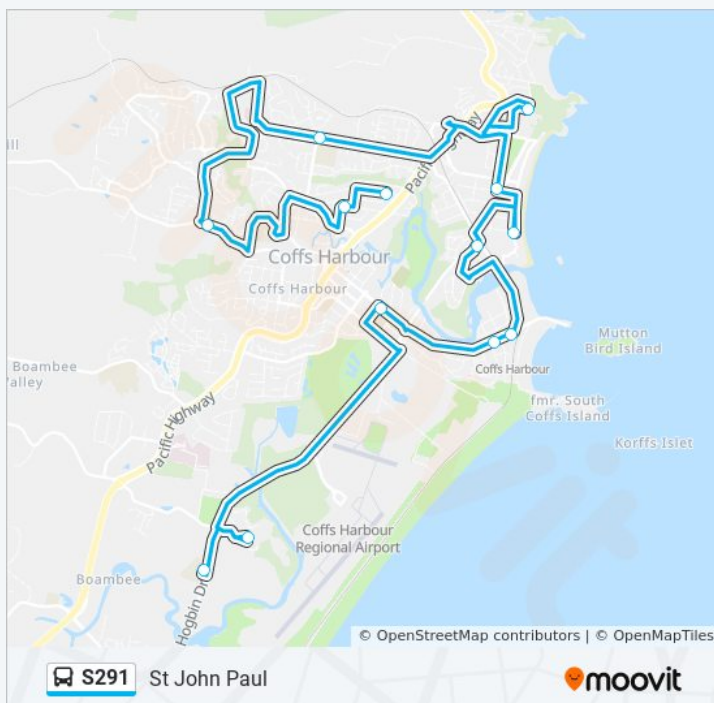

St John Paul

Get The App

The S291 line St John Paul has one route. For regular weekdays, their operation hours are:

(1) St John Paul: 07:40

Use the Moovit App to find the closest S291 station near you and find out when is the next S291 arriving.

Direction: St John Paul

13 stops

[VIEW LINE SCHEDULE](#)

- Bailey Ave at Prince James Ave
- Marcia St before Ann St
- Coramba Rd opp Shephards Lane
- Sportz Central, Bray St
- Richmond Dr opp Brunswick Ave
- York St at Boulwood St
- Park Beach Holiday Park, Fitzgerald St
- Brodie Dr at Orlando St
- Harbour Dr opp Jetty Village Shopping Centre
- Coffs Harbour High School, Harbour Dr
- Coffs Harbour Public School, Harbour Dr
- Southern Cross University
- St John Paul College

S291 Time Schedule

St John Paul Route Timetable:

Sunday	Not Operational
Monday	07:40
Tuesday	07:40
Wednesday	07:40
Thursday	07:40
Friday	07:40
Saturday	Not Operational

S291 Info

Direction: St John Paul

Stops: 13

Trip Duration: 58 min

Line Summary: