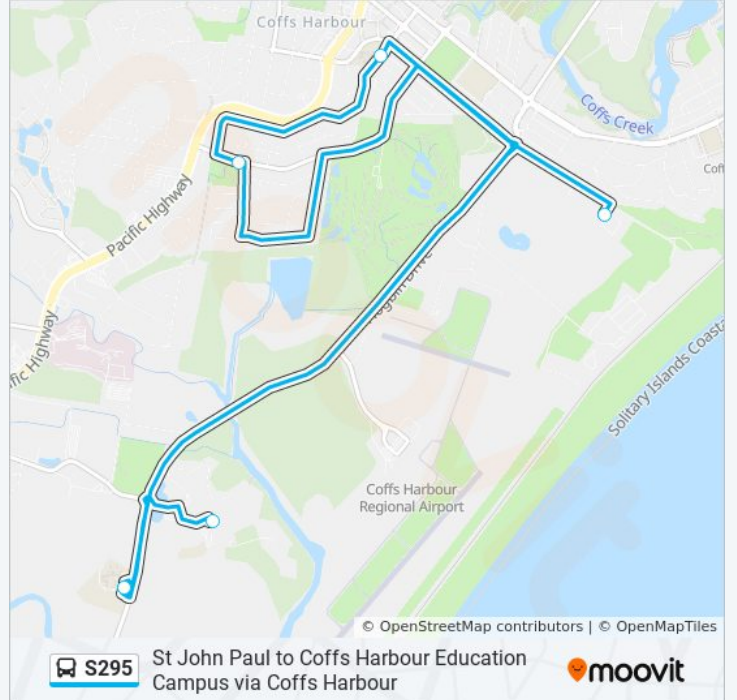

St John Paul to Coffs Harbour Education Campus via Coffs Harbour

Get The App

The S295 line St John Paul to Coffs Harbour Education Campus via Coffs Harbour has one route. For regular weekdays, their operation hours are:

(1) Southern Cross Uni: 08:15

Use the Moovit App to find the closest S295 station near you and find out when is the next S295 arriving.

Direction: Southern Cross Uni

6 stops

[VIEW LINE SCHEDULE](#)

- St John Paul College
- Coffs Harbour Racing Club, Howard St
- Thompsons Park, Thompsons Rd
- St Augustine's Primary School, Gordon St
- St John Paul College
- Southern Cross University

S295 Time Schedule

Southern Cross Uni Route Timetable:

Sunday	Not Operational
Monday	08:15
Tuesday	08:15
Wednesday	Not Operational
Thursday	Not Operational
Friday	Not Operational
Saturday	Not Operational

S295 Info

Direction: Southern Cross Uni

Stops: 6

Trip Duration: 35 min

Line Summary:

S295 time schedules and route maps are available in an offline PDF at moovitapp.com. Use the [Moovit App](#) to see live bus times, train schedule or subway schedule, and step-by-step directions for all public transit in Sydney.