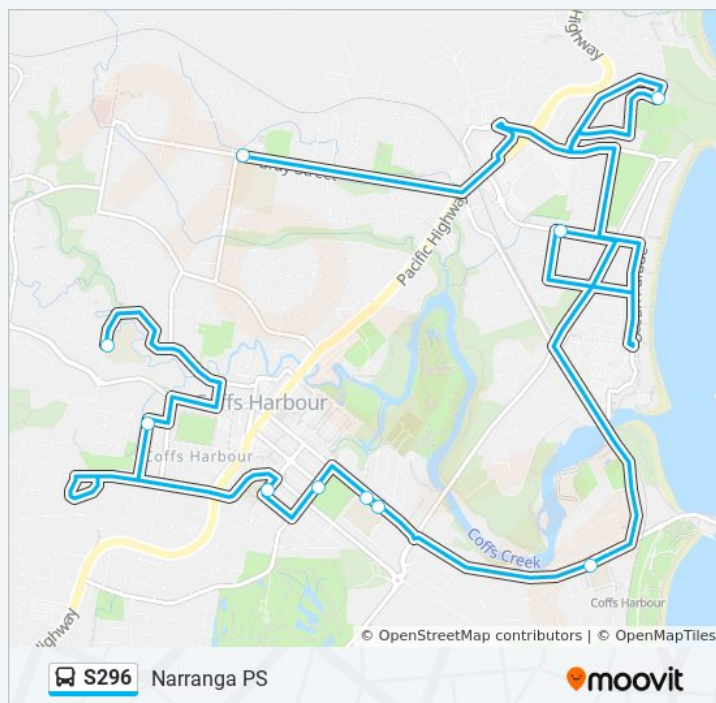

Narranga PS

Get The App

The S296 line Narranga PS has one route. For regular weekdays, their operation hours are:

(1) Narranga PS: 08:00

Use the Moovit App to find the closest S296 station near you and find out when is the next S296 arriving.

Direction: Narranga PS

10 stops

[VIEW LINE SCHEDULE](#)

- Sportz Central, Bray St
- Richmond Dr opp Brunswick Ave
- Northside Shopping Centre, Park Beach Rd
- Coffs Harbour High School, Harbour Dr
- Coffs Harbour Public School, Harbour Dr
- Coffs Harbour Public School, Harbour Dr
- Earl St opp Park Ave
- St Augustine's Primary School, Gordon St
- Pitt St at King St
- Narranga Public School, Robin St

S296 Time Schedule

Narranga PS Route Timetable:

| | |
|-----------|-----------------|
| Sunday | Not Operational |
| Monday | 08:00 |
| Tuesday | 08:00 |
| Wednesday | 08:00 |
| Thursday | 08:00 |
| Friday | 08:00 |
| Saturday | Not Operational |

S296 Info

Direction: Narranga PS

Stops: 10

Trip Duration: 56 min

Line Summary:

S296 time schedules and route maps are available in an offline PDF at moovitapp.com. Use the [Moovit App](#) to see live bus times, train schedule or subway schedule, and step-by-step directions for all public transit in Sydney.