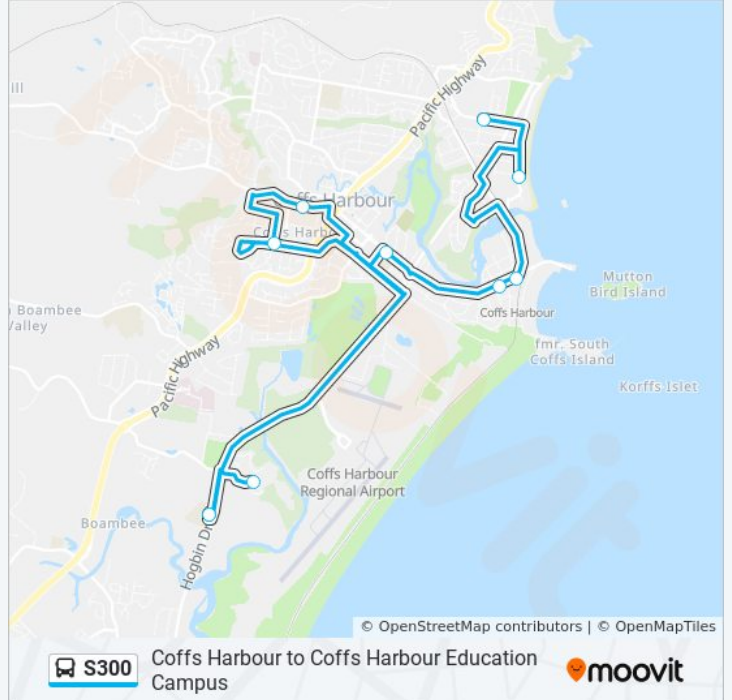

S300 time schedules and route maps are available in an offline PDF at moovitapp.com. Use the Moovit App to see live bus times, train schedule or subway schedule, and step-by-step directions for all public transit in Sydney.

© 2024 Moovit - All Rights Reserved