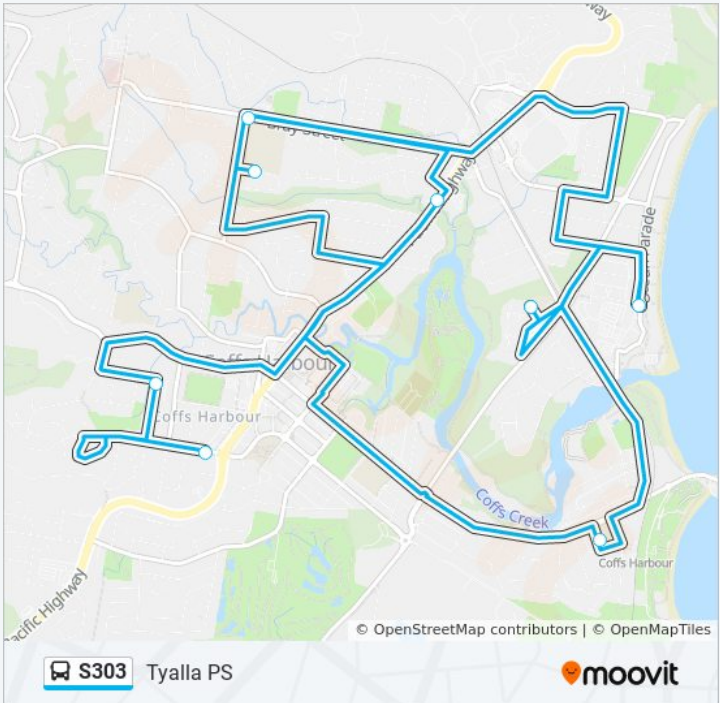

Tyalla PS

Get The App

The S303 line Tyalla PS has one route. For regular weekdays, their operation hours are:

(1) Tyalla PS: 08:03

Use the Moovit App to find the closest S303 station near you and find out when is the next S303 arriving.

Direction: Tyalla PS
 8 stops
[VIEW LINE SCHEDULE](#)

- Combine St at Gardiner Ave
- Pitt St at King St
- Pacific Hwy before Argyll St
- Orara High School, Bray St
- Coffs Harbour High School, Edinburgh St
- Casuarina Steiner School, Gentle St
- Park Beach Holiday Park, Fitzgerald St
- Tyalla Public School, Jackson Pl

S303 Time Schedule
 Tyalla PS Route Timetable:

Sunday	Not Operational
Monday	08:03
Tuesday	08:03
Wednesday	08:03
Thursday	08:03
Friday	08:03
Saturday	Not Operational

S303 Info
Direction: Tyalla PS
Stops: 8
Trip Duration: 62 min
Line Summary: