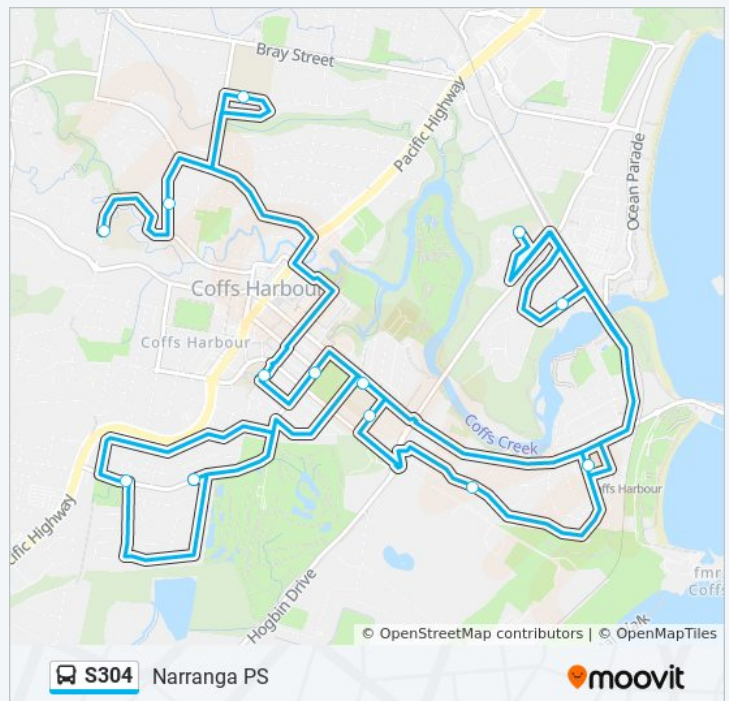

Narranga PS

Get The App

The S304 line Narranga PS has one route. For regular weekdays, their operation hours are:

(1) Narranga PS: 08:05

Use the Moovit App to find the closest S304 station near you and find out when is the next S304 arriving.

Direction: Narranga PS

14 stops

[VIEW LINE SCHEDULE](#)

- Thompsons Rd at Stableford Pl
- Thompsons Rd opp Cornish St
- Coffs Harbour High School, Edinburgh St
- Casuarina Steiner School, Gentle St
- Brodie Dr at Anderton St
- Coffs Harbour High School, Edinburgh St
- Victoria St opp Boambee St
- Coffs Harbour Public School, Salamander St
- Coffs Harbour Public School, Harbour Dr
- Earl St opp Park Ave
- St Augustine's Primary School, Gordon St
- Tyalla Public School, Jackson Pl
- Frances St after Alexander St
- Narranga Public School, Robin St

S304 Time Schedule

Narranga PS Route Timetable:

Sunday	Not Operational
Monday	08:05
Tuesday	08:05
Wednesday	08:05
Thursday	08:05
Friday	08:05
Saturday	Not Operational

S304 Info

Direction: Narranga PS

Stops: 14

Trip Duration: 55 min

Line Summary:

S304 time schedules and route maps are available in an offline PDF at moovitapp.com. Use the [Moovit App](#) to see live bus times, train schedule or subway schedule, and step-by-step directions for all public transit in Sydney.