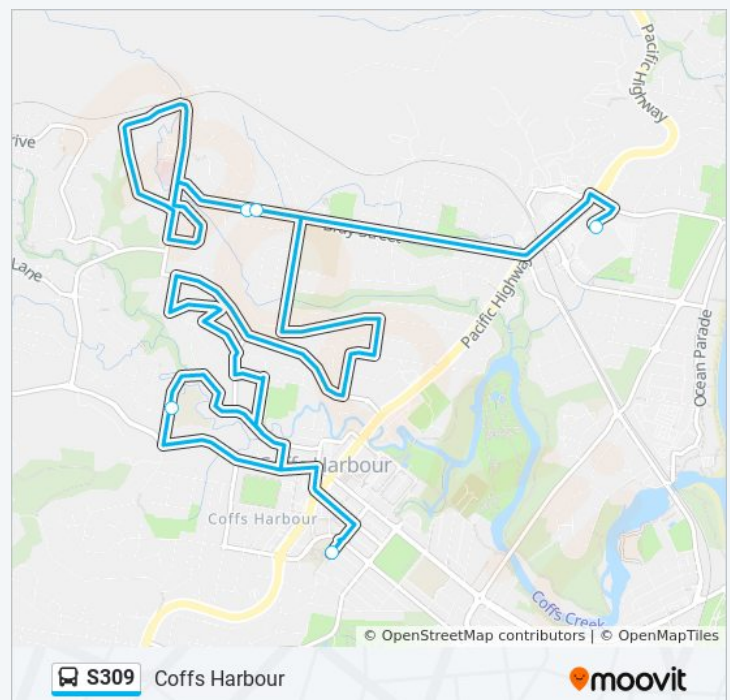

Coffs Harbour

Get The App

The S309 line Coffs Harbour has one route. For regular weekdays, their operation hours are:

(1) Coffs Harbour: 15:10

Use the Moovit App to find the closest S309 station near you and find out when is the next S309 arriving.

Direction: Coffs Harbour

5 stops

[VIEW LINE SCHEDULE](#)

St Augustine's Primary School, Gordon St

Narranga Public School, Robin St

Bray St opp Bray St Shopping Centre

Bray St Shopping Centre, Bray St

Park Beach Plaza

S309 Time Schedule

Coffs Harbour Route Timetable:

Sunday	Not Operational
Monday	15:10
Tuesday	15:10
Wednesday	Not Operational
Thursday	Not Operational
Friday	Not Operational
Saturday	Not Operational

S309 Info

Direction: Coffs Harbour

Stops: 5

Trip Duration: 36 min

Line Summary:

S309 time schedules and route maps are available in an offline PDF at moovitapp.com. Use the [Moovit App](#) to see live bus times, train schedule or subway schedule, and step-by-step directions for all public transit in Sydney.