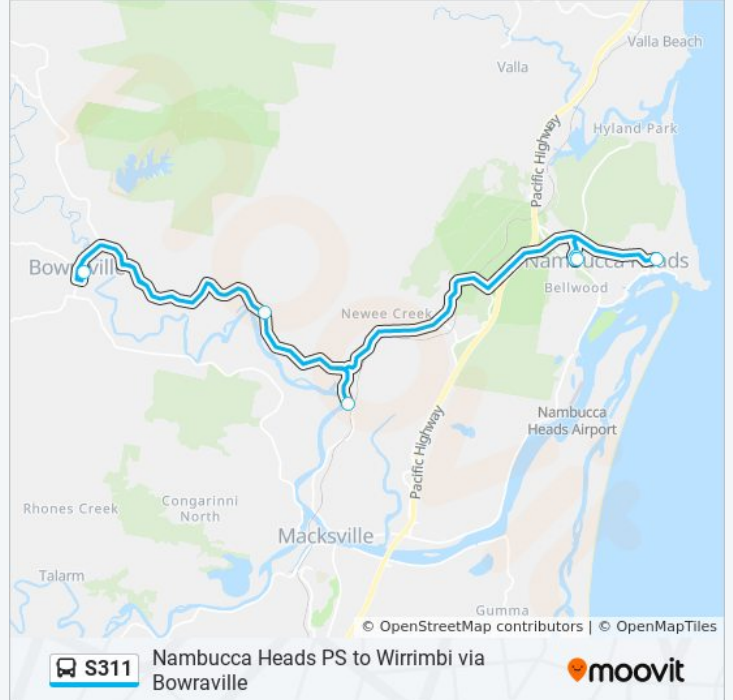

S311 time schedules and route maps are available in an offline PDF at moovitapp.com. Use the [Moovit App](#) to see live bus times, train schedule or subway schedule, and step-by-step directions for all public transit in Sydney.

[About Moovit](#) • [MaaS Solutions](#) • [Supported Countries](#) • [Mooviter Community](#)

© 2024 Moovit - All Rights Reserved

Check Live Arrival Times