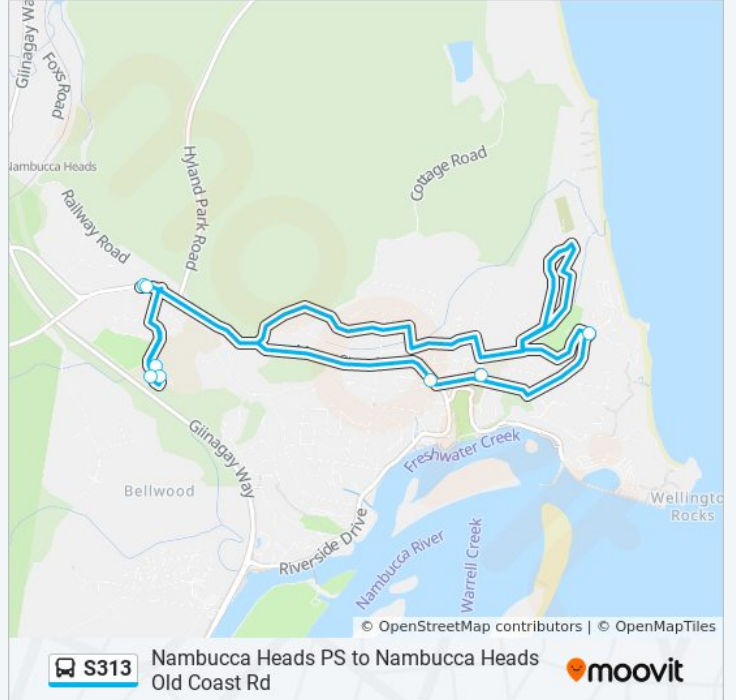

Use the Moovit App to find the closest S313 station near you and find out when is the next S313 arriving.

Direction: Nambucca Heads

9 stops

[VIEW LINE SCHEDULE](#)

- Nambucca Heads Public School, Lee St
- Nambucca Heads High School, Centenary Pde
- Frank Partridge VC Public School, Centenary Pde
- Nambucca Valley Christian School, Centenary Pde
- Sport St at Liston St
- Nambucca Heads Police Station, Bowra St
- Old Coast Rd at Centenary Pde
- Alexandra Dr Turnaround - Roundabout
- Old Coast Rd at Railway Rd

S313 Time Schedule

Nambucca Heads Route Timetable:

| | |
|-----------|-----------------|
| Sunday | Not Operational |
| Monday | 15:19 |
| Tuesday | 15:19 |
| Wednesday | 15:19 |
| Thursday | 15:19 |
| Friday | 15:19 |
| Saturday | Not Operational |

S313 Info

Direction: Nambucca Heads

Stops: 9

Trip Duration: 46 min

Line Summary:

S313 time schedules and route maps are available in an offline PDF at moovitapp.com. Use the Moovit App to see live bus times, train schedule or subway schedule, and step-by-step directions for all public transit in Sydney.