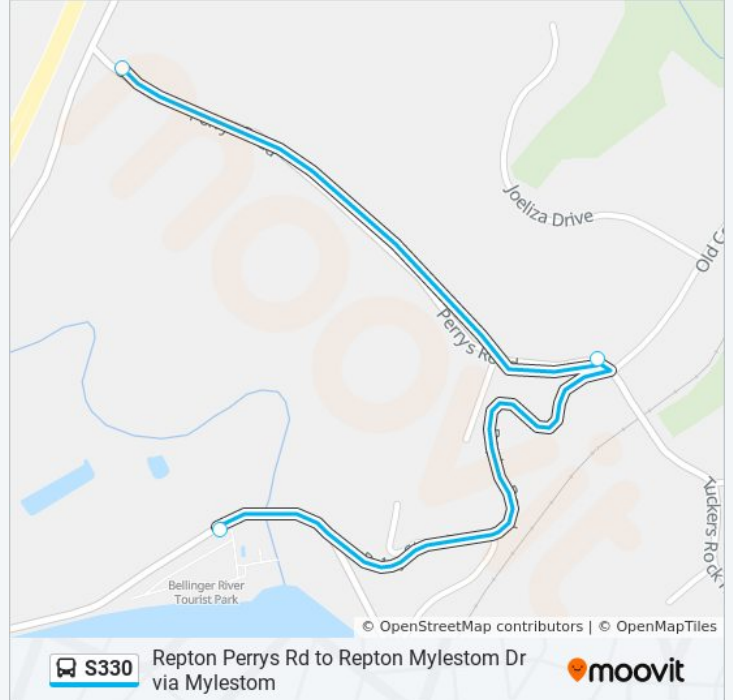

## Repton Perrys Rd to Repton Mylestom Dr via Mylestom

Get The App

The S330 line Repton Perrys Rd to Repton Mylestom Dr via Mylestom has one route. For regular weekdays, their operation hours are:

(1) Repton: 16:32

### Direction: Repton

3 stops

[VIEW LINE SCHEDULE](#)

Keevers Dr at Perrys Rd

Perrys Rd at Old Coast Rd

Mylestom Dr after Bailey St

### S330 Time Schedule

Repton Route Timetable:

Sunday	Not Operational
Monday	16:32
Tuesday	16:32
Wednesday	16:32
Thursday	16:32
Friday	16:32
Saturday	Not Operational

### S330 Info

**Direction:** Repton

**Stops:** 3

**Trip Duration:** 18 min

**Line Summary:**

S330 time schedules and route maps are available in an offline PDF at [moovitapp.com](https://moovitapp.com). Use the [Moovit App](#) to see live bus times, train schedule or subway schedule, and step-by-step directions for all public transit in Sydney.