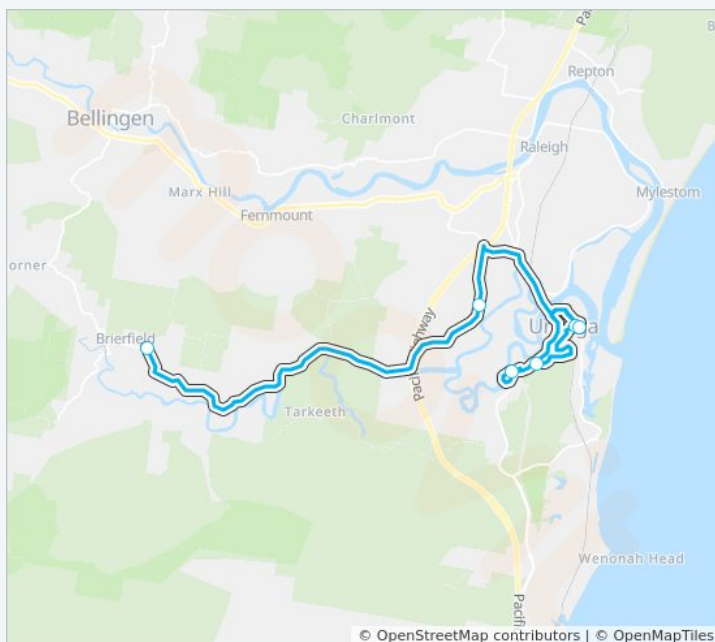

# Urunga PS to Brierfield South Arm Rd

Get The App

The S338 line Urunga PS to Brierfield South Arm Rd has one route. For regular weekdays, their operation hours are:  
(1) Brierfield: 15:55  
Use the Moovit App to find the closest S338 station near you and find out when is the next S338 arriving.

**Direction: Brierfield**  
6 stops  
[VIEW LINE SCHEDULE](#)

- Urunga Public School, Orara St
- Hillside Dr at Giinagay Way
- Rosedale Dr opp Burrawong Pde
- Giinagay Way after Ferry St
- South Arm Rd at Riverside Dr
- South Arm Rd opp Old Brierfield Rd

### S338 Time Schedule

Brierfield Route Timetable:

Sunday	Not Operational
Monday	15:55
Tuesday	15:55
Wednesday	Not Operational
Thursday	Not Operational
Friday	Not Operational
Saturday	Not Operational

### S338 Info

**Direction:** Brierfield  
**Stops:** 6  
**Trip Duration:** 45 min  
**Line Summary:**

S338 time schedules and route maps are available in an offline PDF at [moovitapp.com](https://moovitapp.com). Use the [Moovit App](#) to see live bus times, train schedule or subway schedule, and step-by-step directions for all public transit in Sydney.