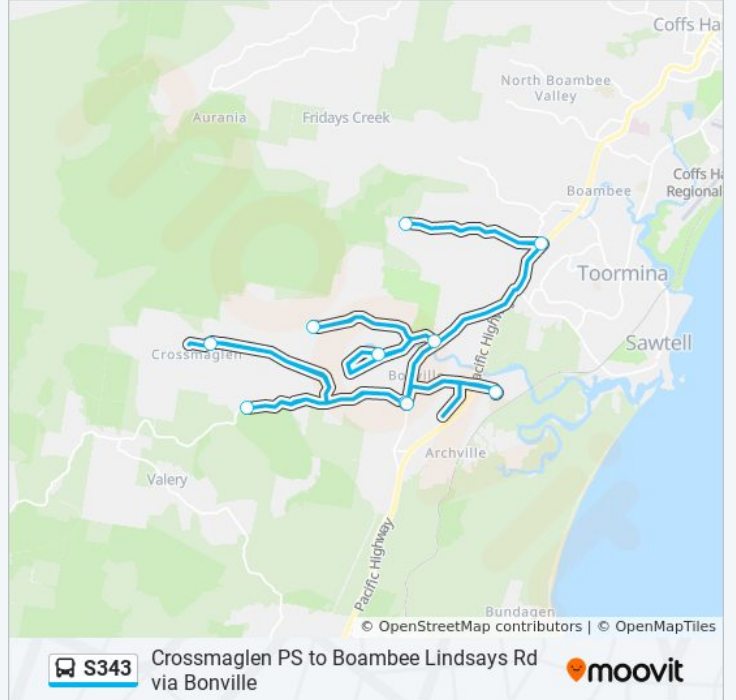

Lindsays Rd before Pacific Hwy

S343 Time Schedule

Boambee Route Timetable:

Sunday	Not Operational
Monday	15:00
Tuesday	15:00
Wednesday	15:00
Thursday	15:00
Friday	15:00
Saturday	Not Operational

S343 Info

Direction: Boambee

Stops: 10

Trip Duration: 73 min

Line Summary:

S343 time schedules and route maps are available in an offline PDF at moovitapp.com. Use the Moovit App to see live bus times, train schedule or subway schedule, and step-by-step directions for all public transit in Sydney.