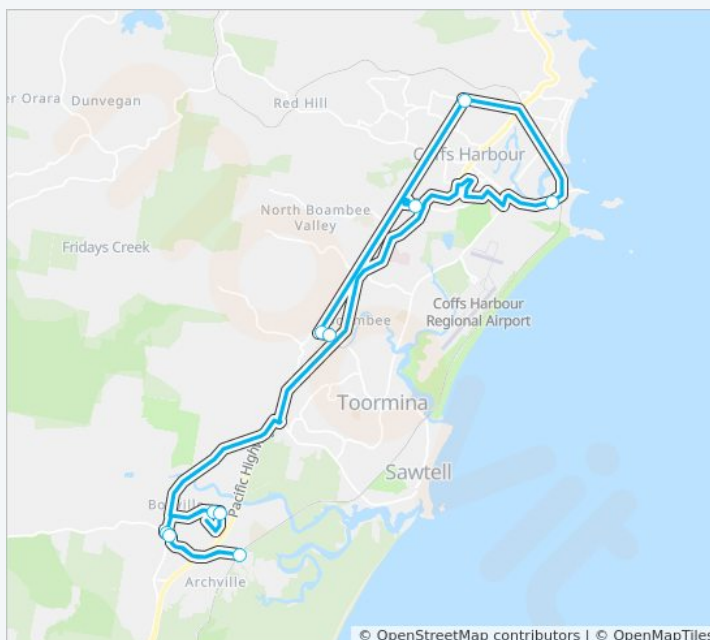

**Direction: Bonville**

12 stops

[VIEW LINE SCHEDULE](#)

Lindsays Rd opp Boambee Public School

Lindsays Rd after McAlpine Way

Orara High School, Bray St

Stadium Carpark Turnaround

Coffs Harbour High School, Harbour Dr

**S344 Time Schedule**

Bonville Route Timetable:

Sunday	Not Operational
Monday	14:56
Tuesday	14:56
Wednesday	14:56
Thursday	14:56
Friday	14:56
Saturday	Not Operational

**S344 Info**

**Direction:** Bonville

**Stops:** 12

**Trip Duration:** 103 min

**Line Summary:**

S344 time schedules and route maps are available in an offline PDF at [moovitapp.com](https://moovitapp.com). Use the Moovit App to see live bus times, train schedule or subway schedule, and step-by-step directions for all public transit in Sydney.