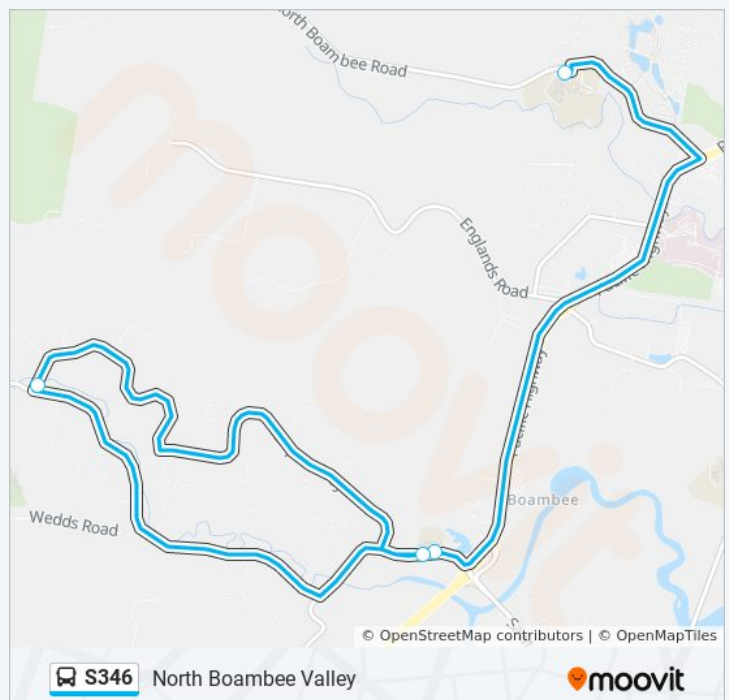

North Boambee Valley

Get The App

The S346 line North Boambee Valley has one route. For regular weekdays, their operation hours are:
(1) North Boambee Valley: 14:57
Use the Moovit App to find the closest S346 station near you and find out when is the next S346 arriving.

Direction: North Boambee Valley
4 stops
[VIEW LINE SCHEDULE](#)

- Lindsays Rd opp Boambee Public School
- Ayrshire Park Rd aft Middle Boambee Dr
- Boambee Public School, Lindsays Rd
- Bishop Druitt College, North Boambee Rd

S346 Time Schedule

North Boambee Valley Route Timetable:

Sunday	Not Operational
Monday	14:57
Tuesday	14:57
Wednesday	14:57
Thursday	14:57
Friday	14:57
Saturday	Not Operational

S346 Info

Direction: North Boambee Valley
Stops: 4
Trip Duration: 15 min
Line Summary: