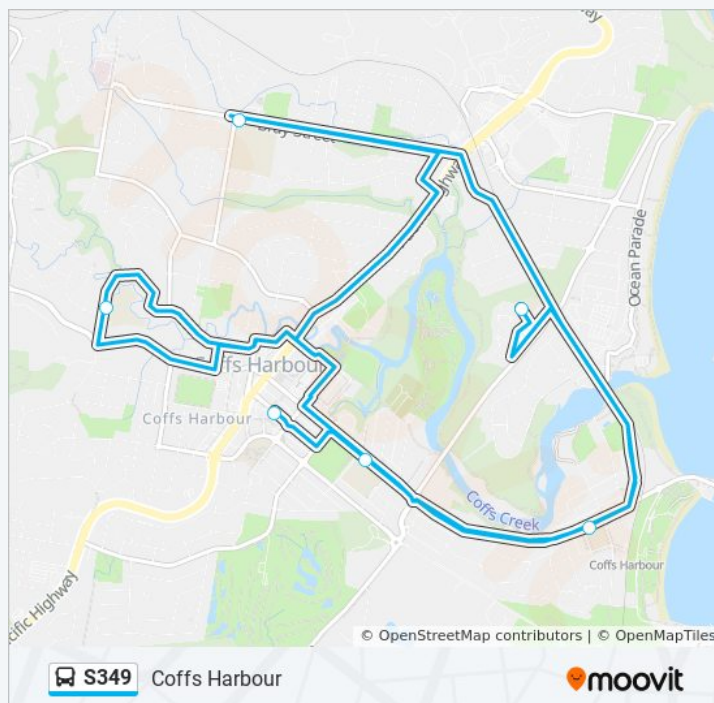

Coffs Harbour

Get The App

The S349 line Coffs Harbour has one route. For regular weekdays, their operation hours are:

(1) Coffs Harbour: 15:00

Use the Moovit App to find the closest S349 station near you and find out when is the next S349 arriving.

Direction: Coffs Harbour

7 stops

[VIEW LINE SCHEDULE](#)

Casuarina Steiner School, Gentle St

Narranga Public School, Robin St

Orara High School, Bray St

Stadium Carpark Turnaround

Coffs Harbour High School, Harbour Dr

Coffs Harbour Public School, Harbour Dr

Park Ave at Little St

S349 Time Schedule

Coffs Harbour Route Timetable:

Sunday	Not Operational
Monday	15:00
Tuesday	15:00
Wednesday	Not Operational
Thursday	Not Operational
Friday	Not Operational
Saturday	Not Operational

S349 Info

Direction: Coffs Harbour

Stops: 7

Trip Duration: 51 min

Line Summary:

S349 time schedules and route maps are available in an offline PDF at moovitapp.com. Use the [Moovit App](#) to see live bus times, train schedule or subway schedule, and step-by-step directions for all public transit in Sydney.