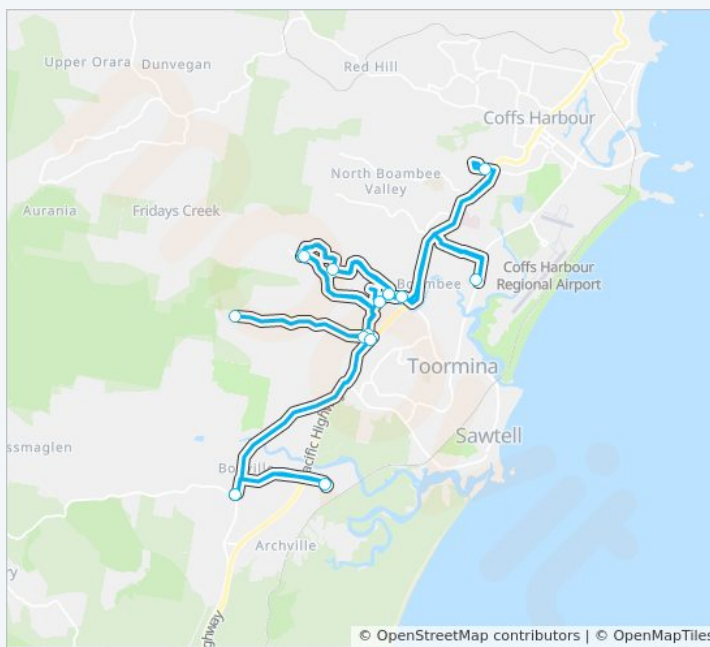

# Boambee

Get The App

The S353 line Boambee has one route. For regular weekdays, their operation hours are:

(1) Boambee: 15:05

Use the Moovit App to find the closest S353 station near you and find out when is the next S353 arriving.

**Direction: Boambee**  
 15 stops  
[VIEW LINE SCHEDULE](#)

- Bonville Public School, Andren Cl
- Coffs Harbour Christian Community School
- Pacific Hwy before Lindsays Rd
- Middle Boambee Rd opp Ayrshire Park Dr
- McAlpine Way at Lindsays Rd
- Lindsays Rd opp Bligh Dr
- Boambee Public School, Lindsays Rd
- St John Paul College
- Halls Rd at Bonnie St
- McAlpine Way after Lindsays Rd
- Ayrshire Park Dr opp McAlpine Way
- Ayrshire Park Dr before Middle Boambee Rd
- Lindsays Rd opp South Boambee Rd
- South Boambee Rd turnaround
- South Boambee Rd before Lindsays Rd

### S353 Time Schedule

Boambee Route Timetable:

Sunday	Not Operational
Monday	15:05
Tuesday	15:05
Wednesday	Not Operational
Thursday	Not Operational
Friday	Not Operational
Saturday	Not Operational

### S353 Info

**Direction:** Boambee  
**Stops:** 15  
**Trip Duration:** 91 min  
**Line Summary:**

S353 time schedules and route maps are available in an offline PDF at [moovitapp.com](https://moovitapp.com). Use the [Moovit App](#) to see live bus times, train schedule or subway schedule, and step-by-step directions for all public transit in Sydney.