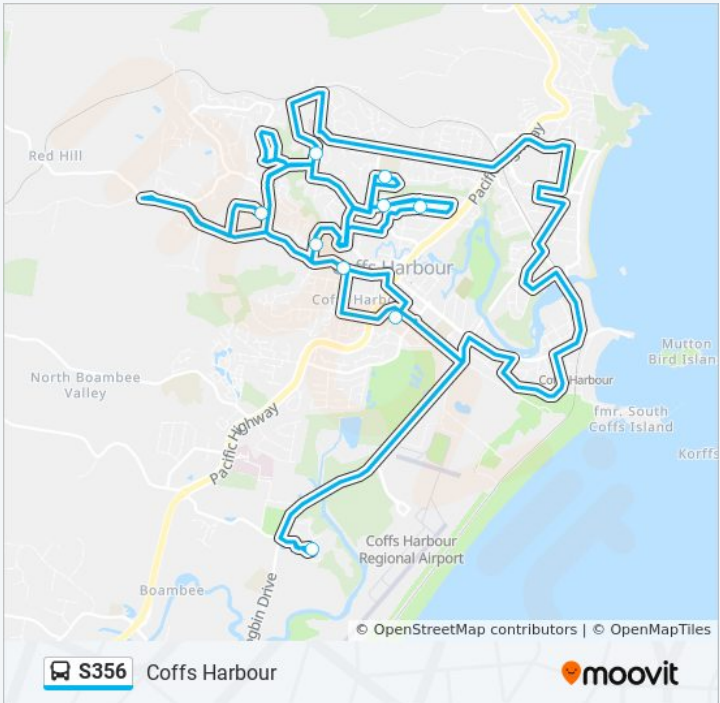

Coffs Harbour

Get The App

The S356 line Coffs Harbour has one route. For regular weekdays, their operation hours are:
 (1) Coffs Harbour: 15:08
 Use the Moovit App to find the closest S356 station near you and find out when is the next S356 arriving.

Direction: Coffs Harbour
 10 stops
[VIEW LINE SCHEDULE](#)

- St Augustine's Primary School, Gordon St
- Roselands Dr after William Sharp Dr
- Loaders Lane opp Charlotte Ct
- Tyalla Public School, Jackson Pl
- Bailey Ave at Zara Pl
- Narranga Public School, Robin St
- West High St opp Azalea Ave
- Southern Cross University
- Mackays Rd opp Aston Cl
- Coral Ave at Prince James Ave

S356 Time Schedule
 Coffs Harbour Route Timetable:

Sunday	Not Operational
Monday	15:08
Tuesday	15:08
Wednesday	15:08
Thursday	15:08
Friday	15:08
Saturday	Not Operational

S356 Info
Direction: Coffs Harbour
Stops: 10
Trip Duration: 110 min
Line Summary:

S356 time schedules and route maps are available in an offline PDF at moovitapp.com. Use the Moovit App to see live bus times, train schedule or subway schedule, and step-by-step directions for all public transit in Sydney.