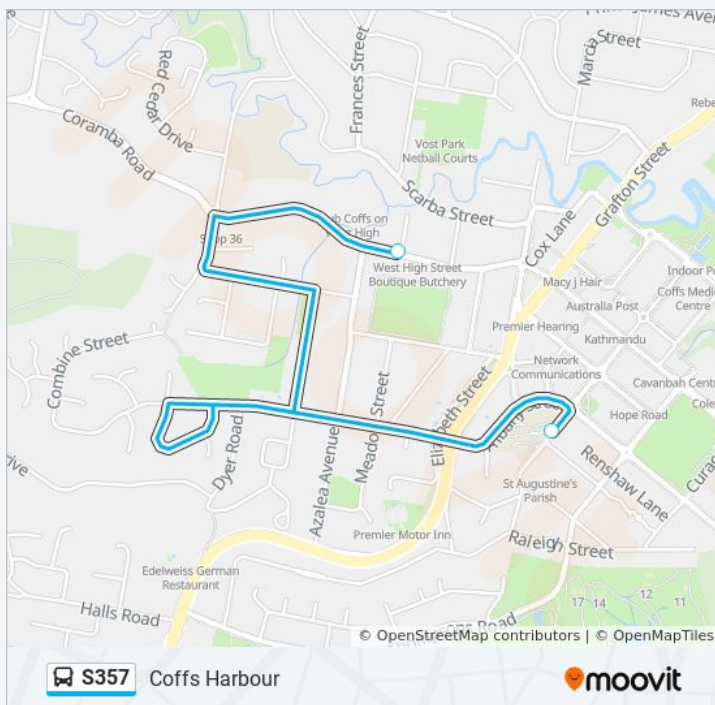

# Coffs Harbour

Get The App

The S357 line Coffs Harbour has one route. For regular weekdays, their operation hours are:

(1) Coffs Harbour: 15:08

Use the Moovit App to find the closest S357 station near you and find out when is the next S357 arriving.

**Direction: Coffs Harbour**  
2 stops  
[VIEW LINE SCHEDULE](#)

- St Augustine's Primary School, Gordon St
- West High St at Gundagai Pl

### S357 Time Schedule

Coffs Harbour Route Timetable:

Sunday	Not Operational
Monday	15:08
Tuesday	15:08
Wednesday	15:08
Thursday	15:08
Friday	15:08
Saturday	Not Operational

### S357 Info

**Direction:** Coffs Harbour

**Stops:** 2

**Trip Duration:** 15 min

**Line Summary:**

S357 time schedules and route maps are available in an offline PDF at moovitapp.com. Use the [Moovit App](#) to see live bus times, train schedule or subway schedule, and step-by-step directions for all public transit in Sydney.